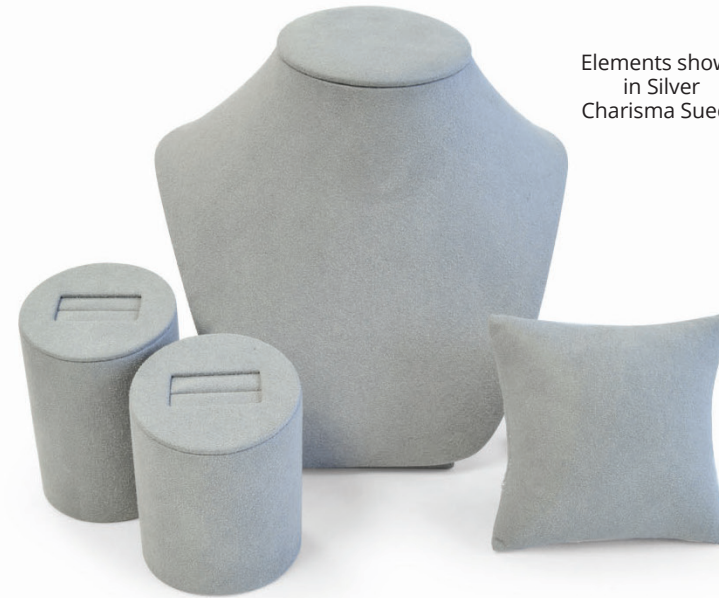

Elements shown
in Silver
Charisma Suede

Charisma Suede - Group B