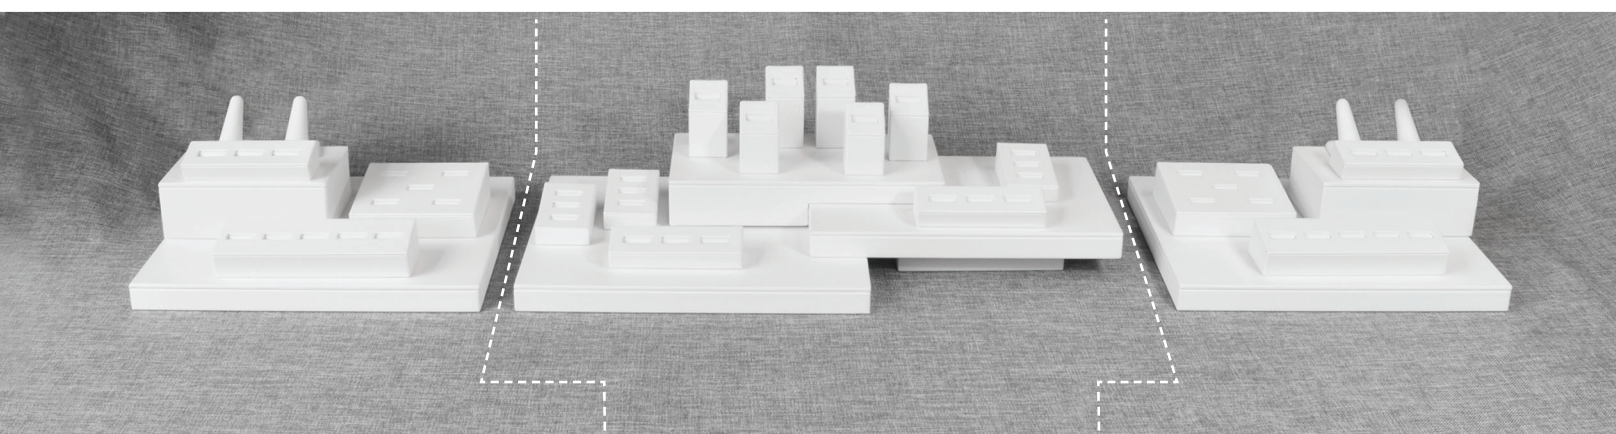

Section 1

5 sku capacity - 15 Rings

$92.69*

*Platforms not included

Section 2

11 sku capacity - 21 Rings

$150.12*

*Platforms not included

Section 3

5 sku capacity - 15 Rings

$92.68*

*Platforms not included

Complete 5 foot - 51 ring element display - $335.49

Buy $500+ **$251.62**

Add all platforms as shown - $369.45

Buy $500+ **$277.09**