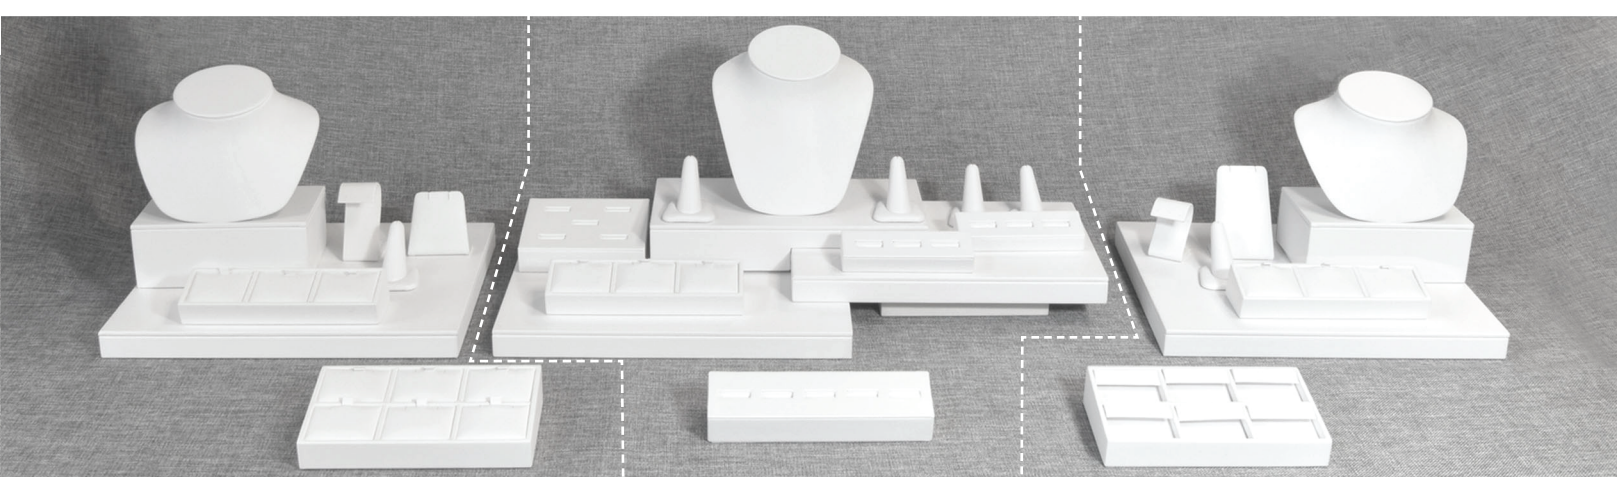

### Section 3

5 sku capacity - 15 Rings

**\$92.68\***

\*Platforms not included

Complete 5 foot - 51 ring element display - \$335.49

Buy \$500+ **\$251.62**

Add all platforms as shown - \$369.45

Buy \$500+ **\$277.09**