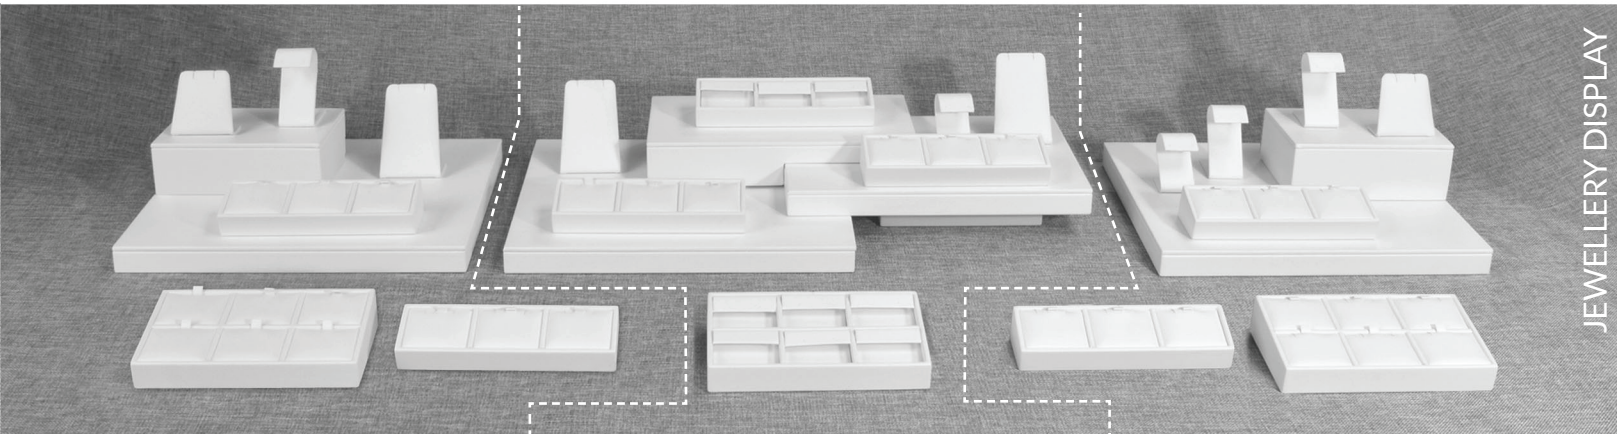

### Section 3

14 sku capacity - 33 Rings

**\$218.52\***

\*Platforms not included

Complete 6 foot - 102 ring element display - \$735.74

Buy \$500+ **\$551.80**

Add all platforms as shown - \$440.37

Buy \$500+ **\$330.28**