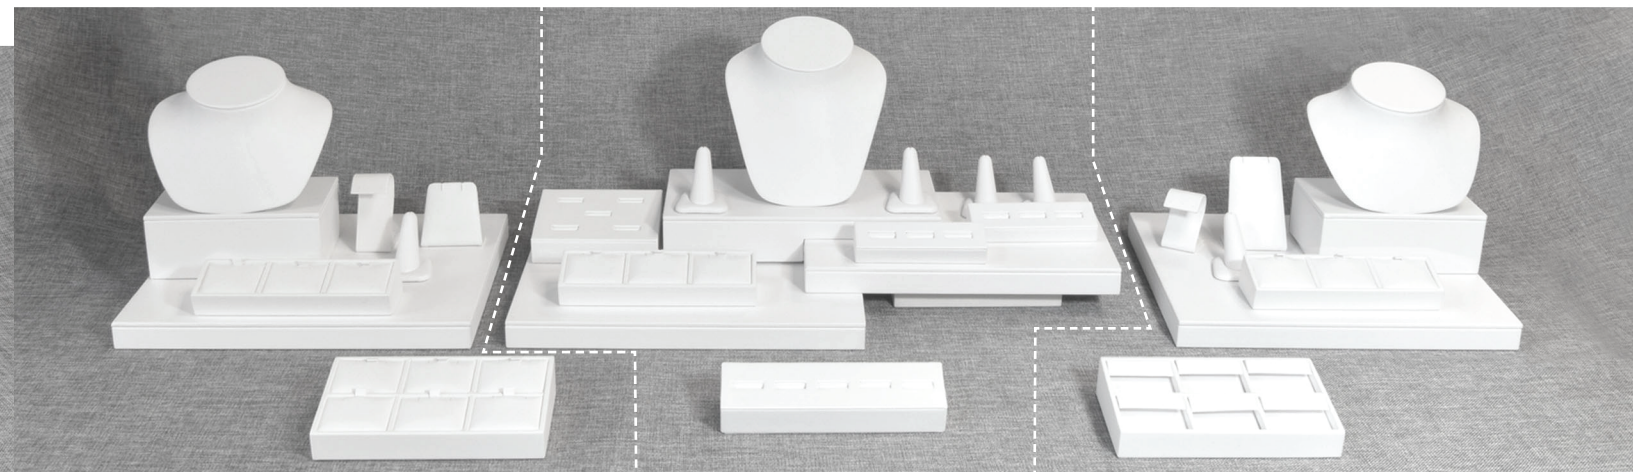

### Section 3

5 sku capacity - 15 Rings

**\$92.68\***

\*Platforms not included

Complete 5 foot - 51 ring element display - \$335.49

Buy \$500+ **\$251.62**

Add all platforms as shown - \$363.15

Buy \$500+ **\$272.36**