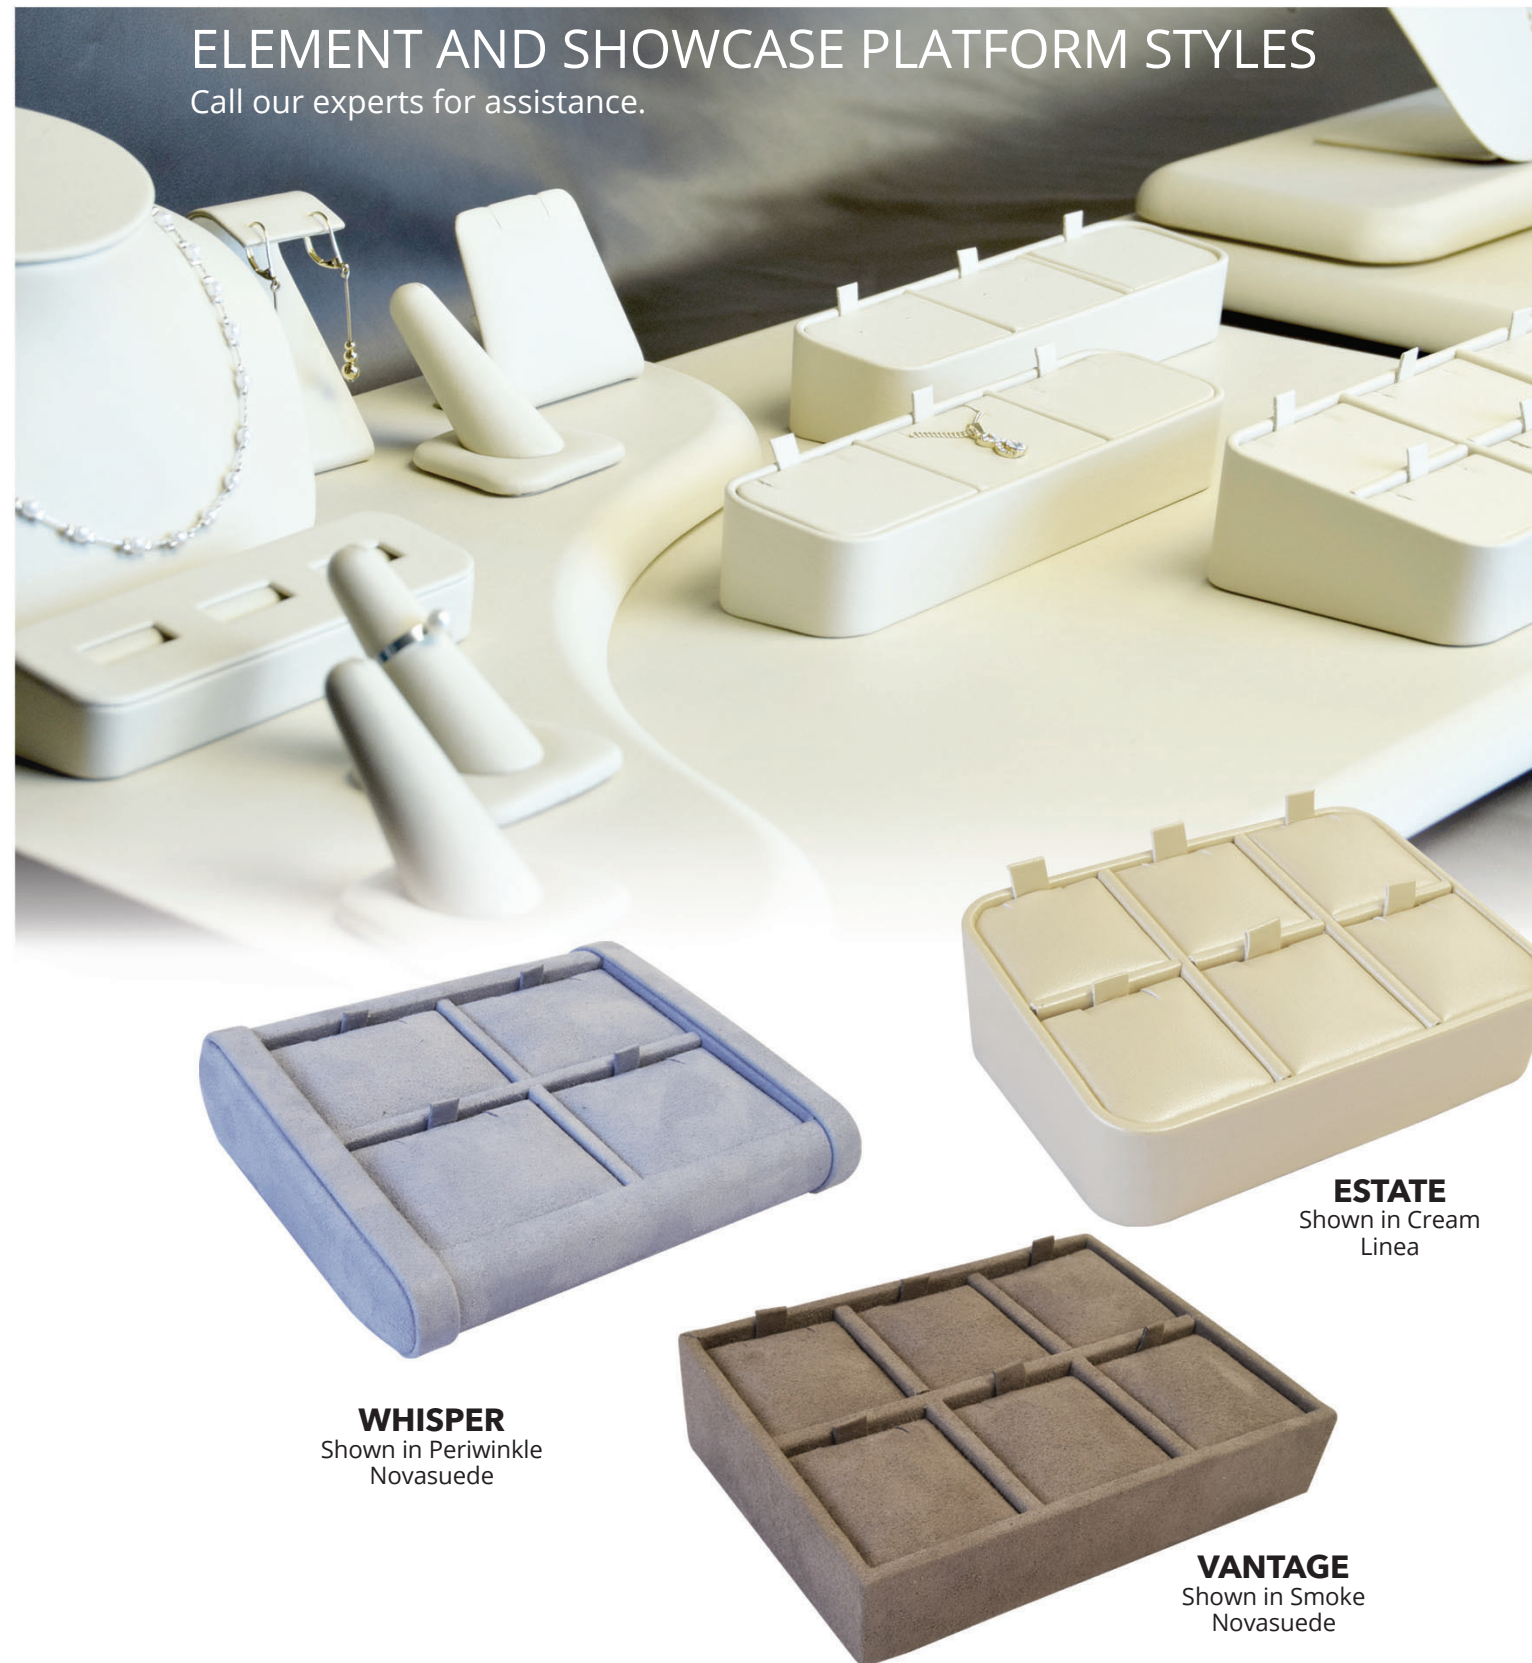

VANTAGE
Shown in Smoke
Novasuede

ELEMENT AND SHOWCASE PLATFORM STYLES

Call our experts for assistance.