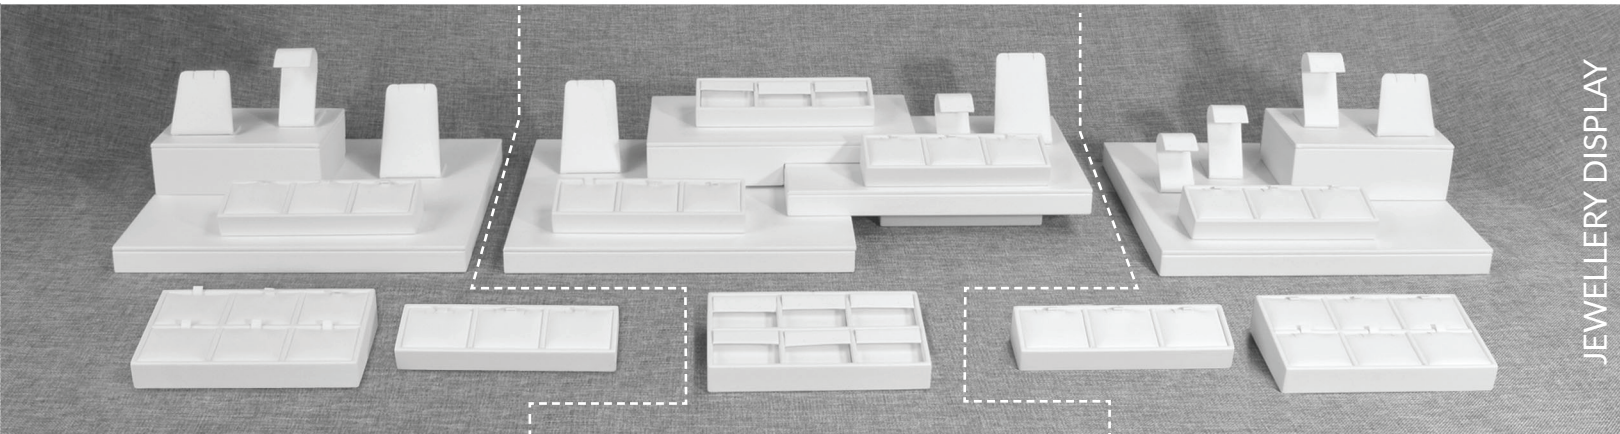

Pendant/Earring and Mix Showcase Displays

Save 25% when you buy $500 or more!

JEWELLERY DISPLAY

Section 1

15 sku capacity - 5 Pendants, 10 Earrings

$136.68*

*Platforms not included

Section 2

18 sku capacity - 5 Pendants, 13 Earrings

$121.45*

*Platforms not included

Section 3

16 sku capacity - 13 Pendants, 3 Earrings

$121.95*

*Platforms not included

Complete 5 foot - 50 pendant/earring element display - $380.08

Buy $500+ **$285.06**

Add all platforms as shown - $363.15

Buy $500+ **$272.36**