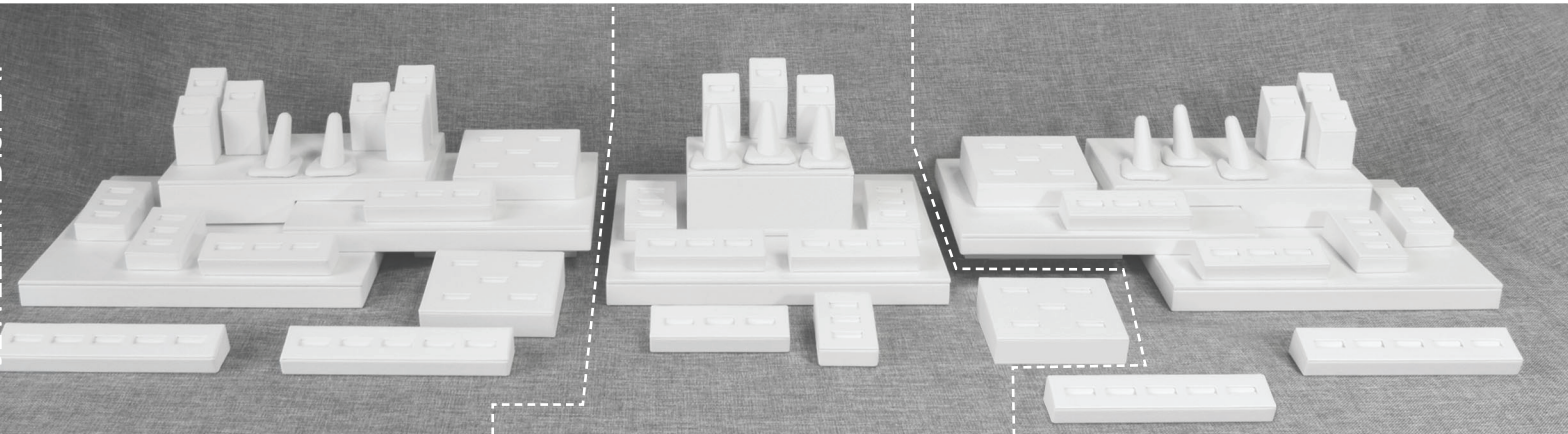

### Section 1

16 sku capacity - 40 Rings

**\$277.08\***

\*Platforms not included