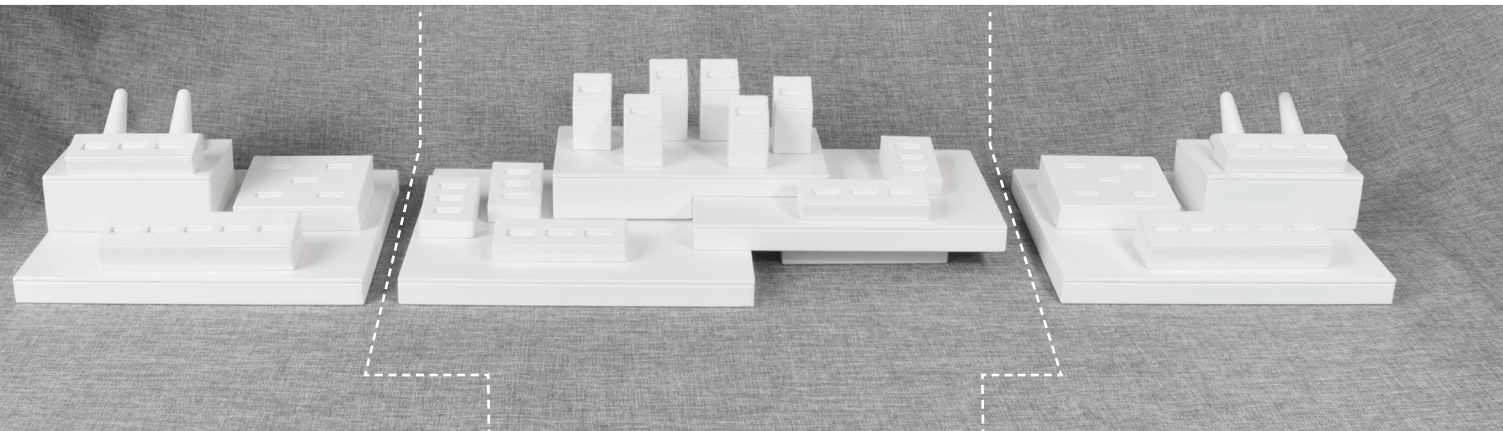

Section 1

5 sku capacity - 15 Rings

$92.69*

*Platforms not included

Section 2

11 sku capacity - 21 Rings

$150.12*

*Platforms not included

Section 3

5 sku capacity - 15 Rings

$92.68*

*Platforms not included

Complete 5 foot - 51 ring element display - $335.49

Buy $500+ **$251.62**

Add all platforms as shown - $363.15

Buy $500+ **$272.36**