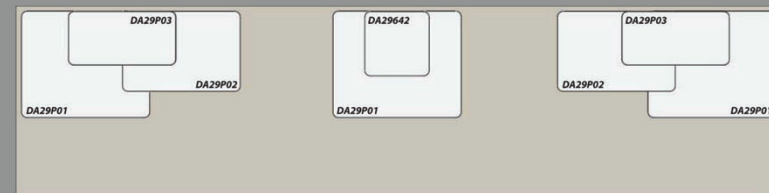

CREATE YOUR OWN LOOK

Step 1: Choose your platforms profile. These can be made in any size.

REVEAL

WHISPER

ECLIPSE

ESTATE

VANTAGE

CREATE YOUR OWN LOOK

Step 2: Choose your elements. Options: magnetics or hide a tag.