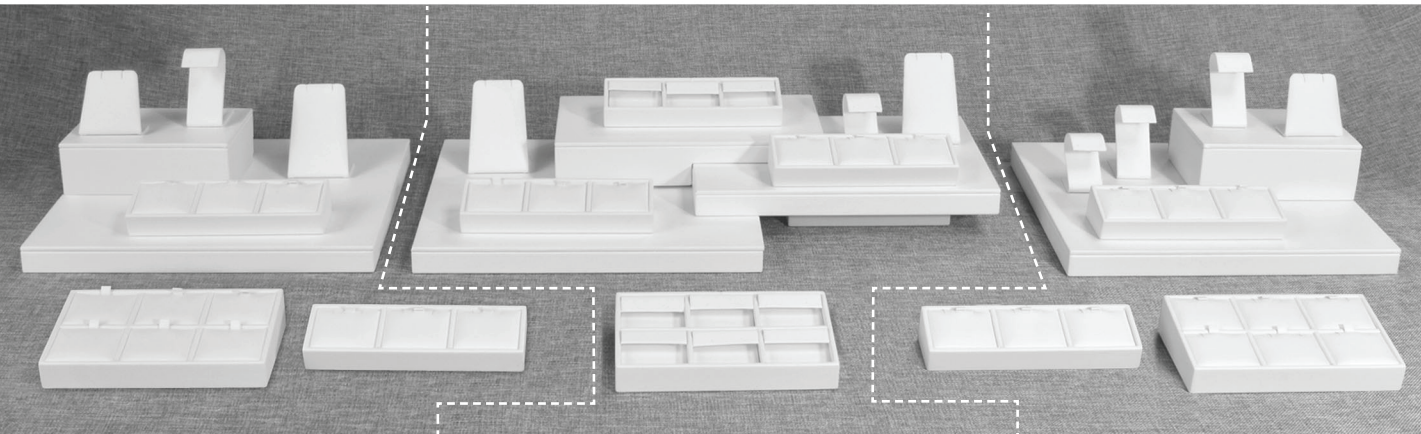

Pendant/Earring and Mix Showcase Displays

Save 25% when you buy $500 or more!

JEWELLERY DISPLAY

Section 1

15 sku capacity - 5 Pendants, 10 Earrings

$107.25*

*Platforms not included

Section 2

18 sku capacity - 5 Pendants, 13 Earrings

$131.07*

*Platforms not included

Section 3

16 sku capacity - 13 Pendants, 3 Earrings

$95.69*

*Platforms not included

Complete 5 foot - 50 pendant/earring element display - $334.01

Buy $500+ **$250.51**

Add all platforms as shown - $287.96

Buy $500+ **$215.97**