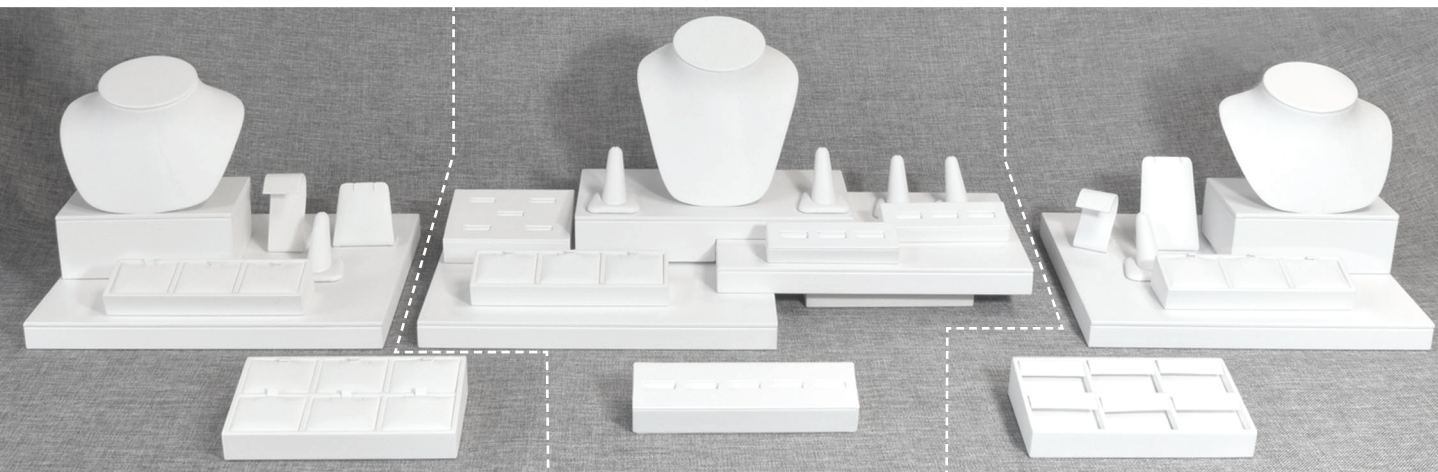

Section 1

13 sku capacity - 1 Ring, 8 Pendants, 4 Earrings

$110.91*

*Platforms not included

Section 2

24 sku capacity - 20 Rings, 4 Pendants

$164.52*

*Platforms not included

Section 3

13 sku capacity - 1 Ring, 2 Pendants, 10 Earrings

$114.90*

*Platforms not included

Complete 5 foot - 50 mix element display - $390.33

Buy $500+ **$292.75**

Add all platforms as shown - $292.96

Buy $500+ **$219.72**