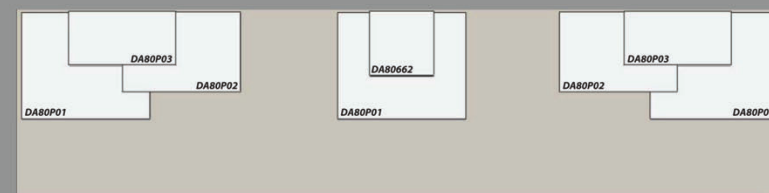

CREATE YOUR OWN LOOK

Step 1: Choose your platforms profile. These can be made in any size.

REVEAL

WHISPER

ECLIPSE

ESTATE

VANTAGE

CREATE YOUR OWN LOOK

Step 2: Choose your elements. Options: magnetics or hide a tag.