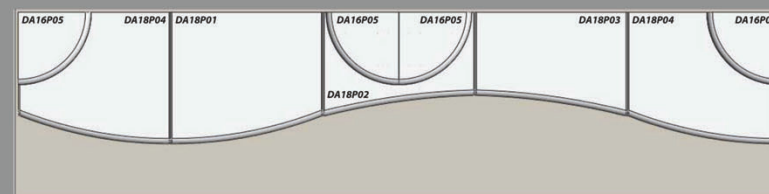

CREATE YOUR OWN LOOK

Step 1: Choose your platforms profile. These can be made in any size.

REVEAL

WHISPER

ECLIPSE

ESTATE

VANTAGE

CREATE YOUR OWN LOOK

Step 2: Choose your elements. Options: magnetics or hide a tag.