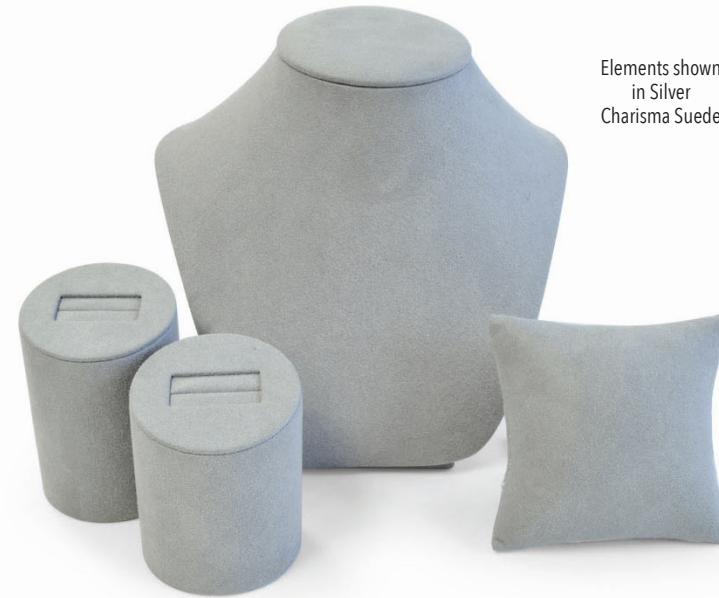

Inspirations Linea - Group B

Elements shown
in Silver
Charisma Suede