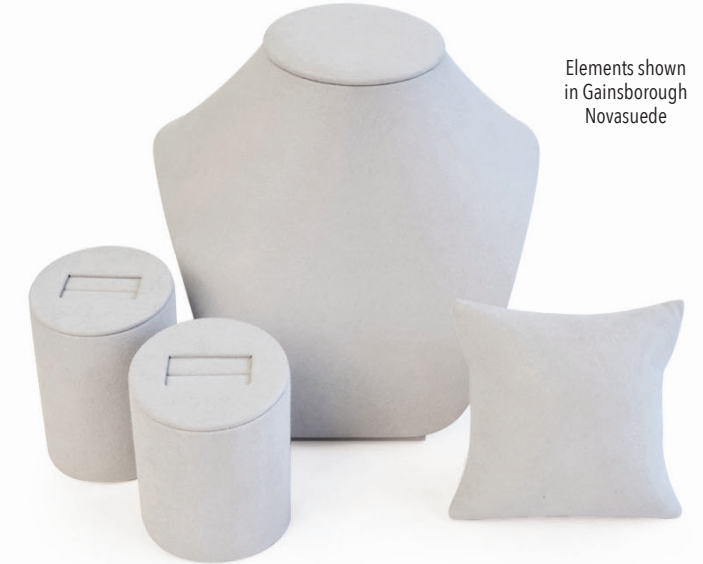

Elements shown
in Silver
Charisma Suede

Charisma Suede - Group B

Elements shown
in Gainsborough
Novasuede