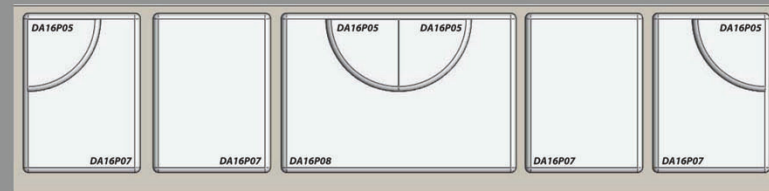

CREATE YOUR OWN LOOK

Step 1: Choose your platforms profile. These can be made in any size.

REVEAL

WHISPER

ECLIPSE

ESTATE

VANTAGE

CREATE YOUR OWN LOOK

Step 2: Choose your elements. Options: magnetics or hide a tag.