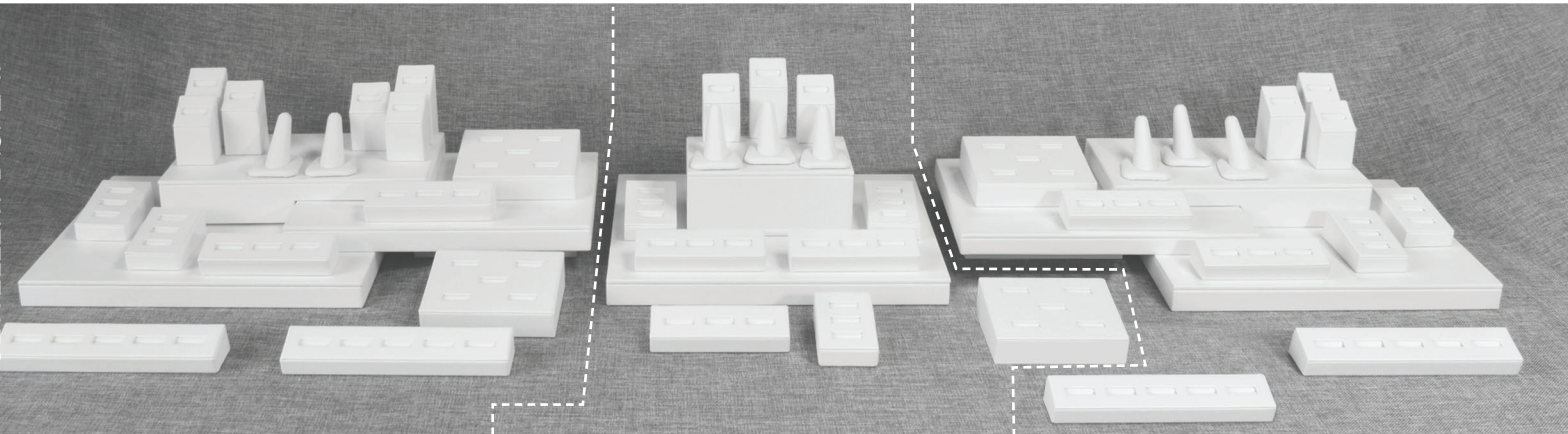

Ring Showcase Displays

Available for immediate shipment.

Save 25% when you buy \$500 or more!

JEWELLERY DISPLAY

Section 1

16 sku capacity - 40 Rings

\$217.42*

*Platforms not included