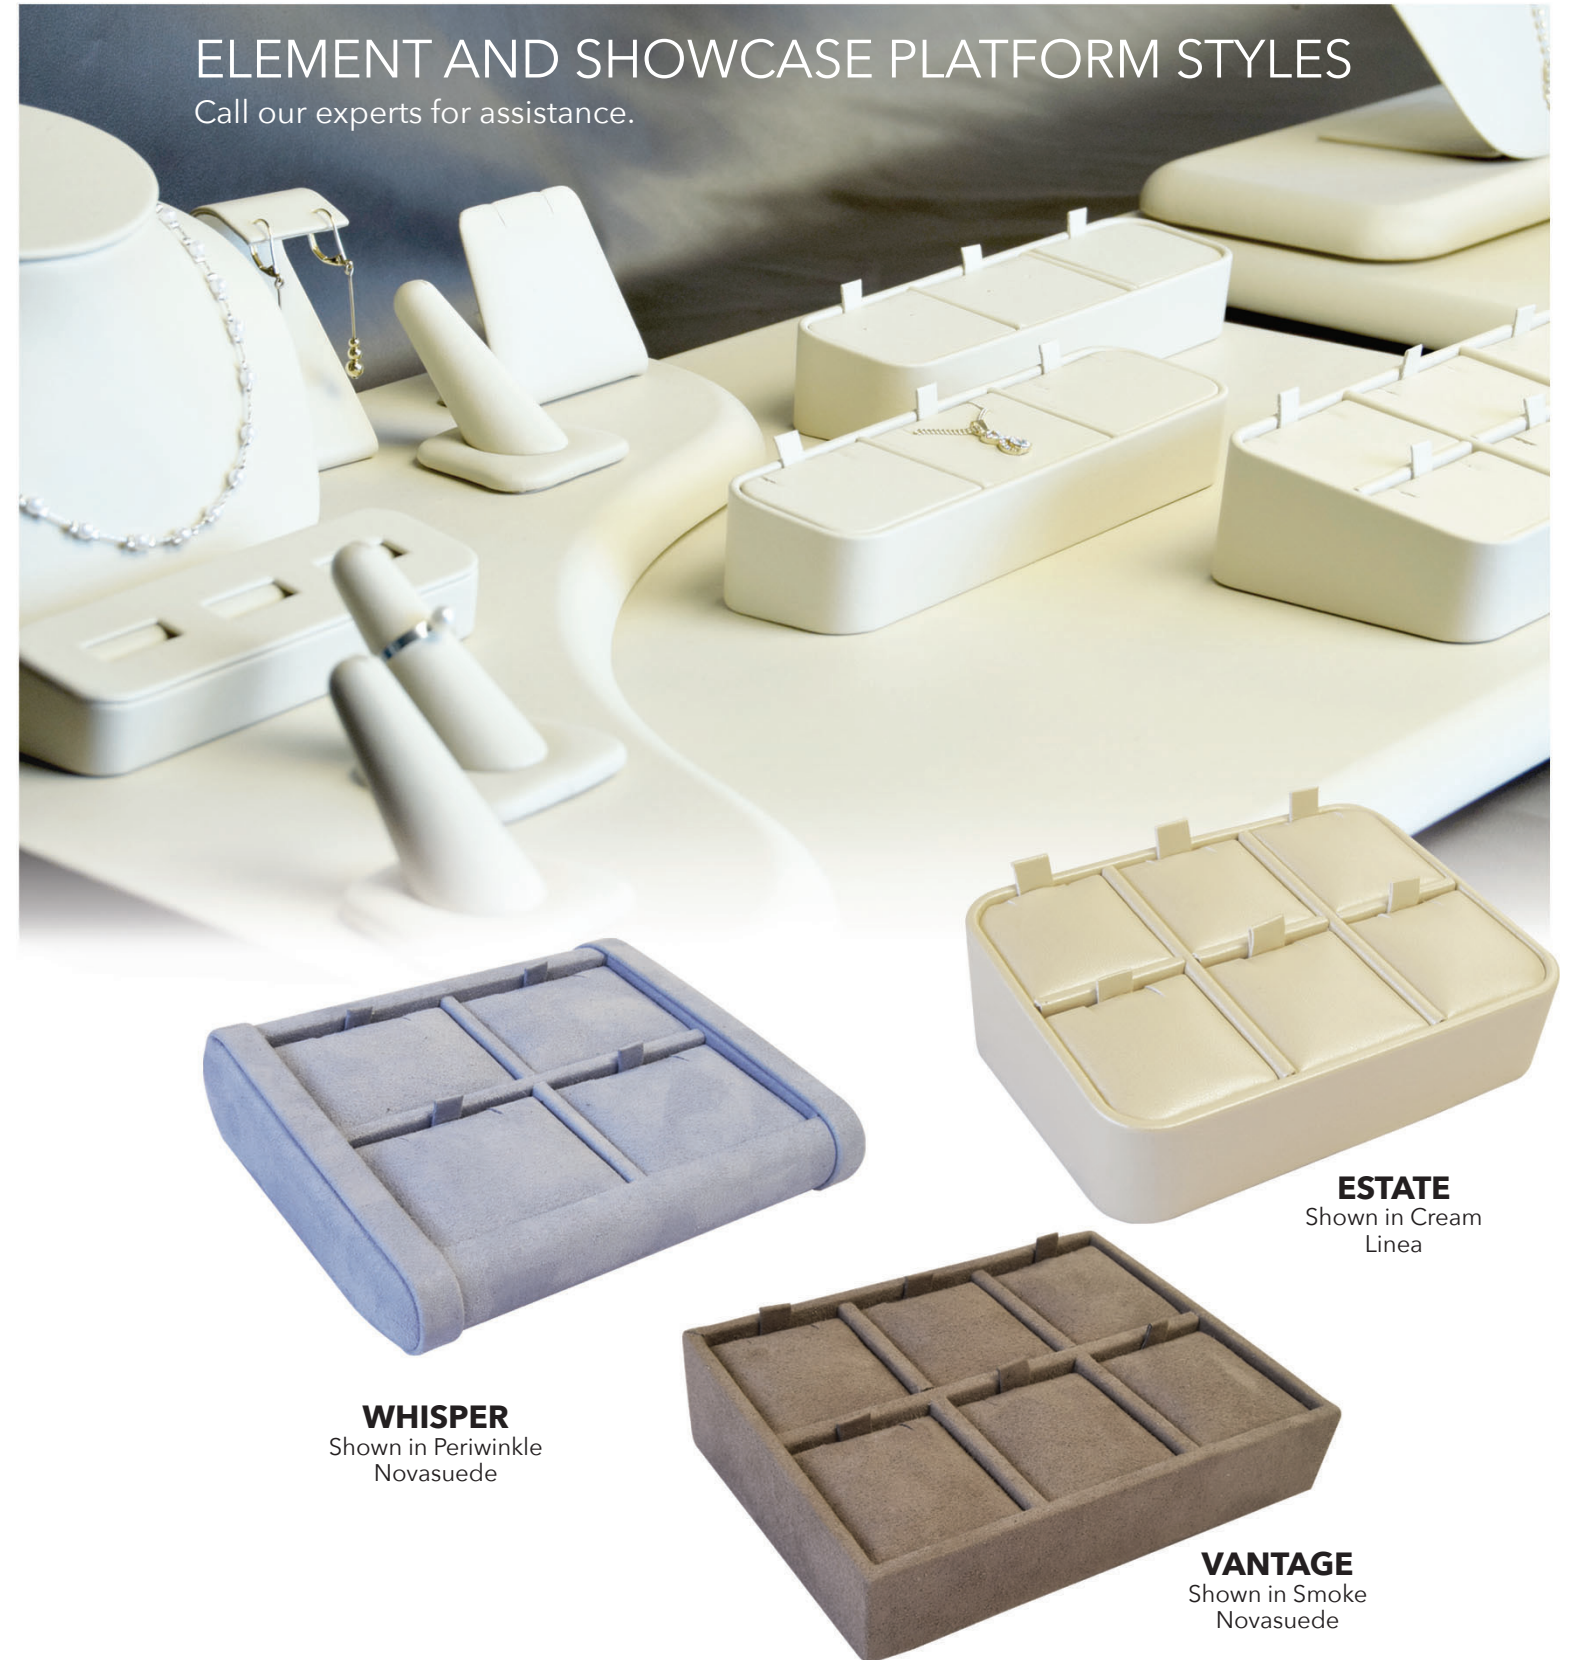

ESTATE

VANTAGE

CREATE YOUR OWN LOOK

Step 2: Choose your elements. Options: magnetics or hide a tag.

ELEMENT AND SHOWCASE PLATFORM STYLES

Call our experts for assistance.

WHISPER
Shown in Periwinkle
Novasuede

5 foot case - 44" wide, 10" deep

6 foot case - 52" wide, 10" deep • 19" left, 12" center and 19" right

Total price does not include applicable taxes. In stock displays and platforms are only available in VANTAGE style in Vienna fabric option.