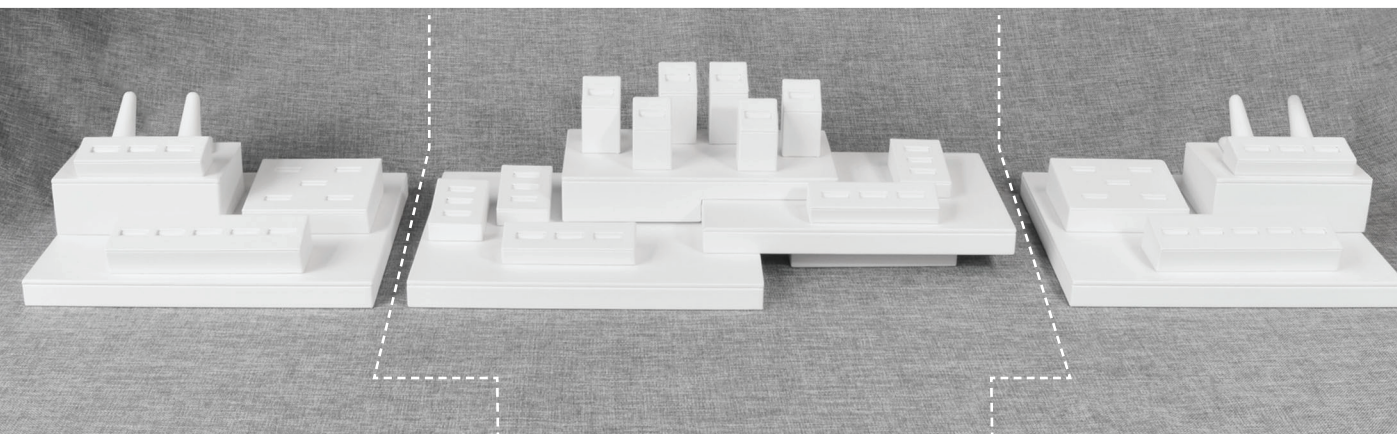

### Section 3

14 sku capacity - 33 Rings

**\$156.50\***

\*Platforms not included

Complete 6 foot - 102 ring element display - \$562.35

Buy \$500+ **\$421.76**

Add all platforms as shown - \$348.55

Buy \$500+ **\$261.41**