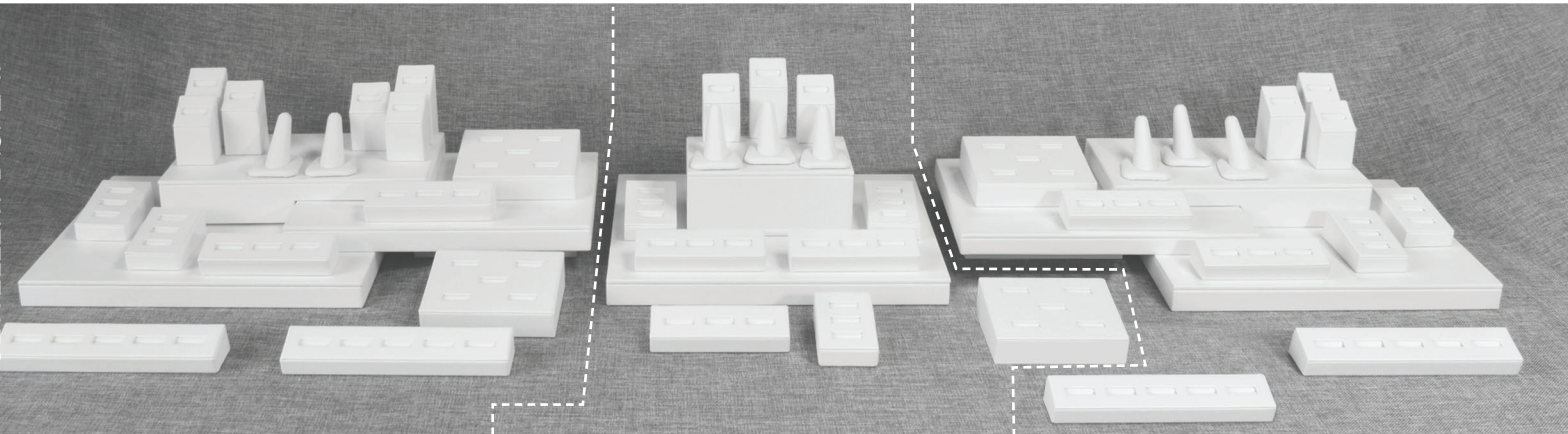

### Section 1

16 sku capacity - 40 Rings

**\$217.42\***

\*Platforms not included