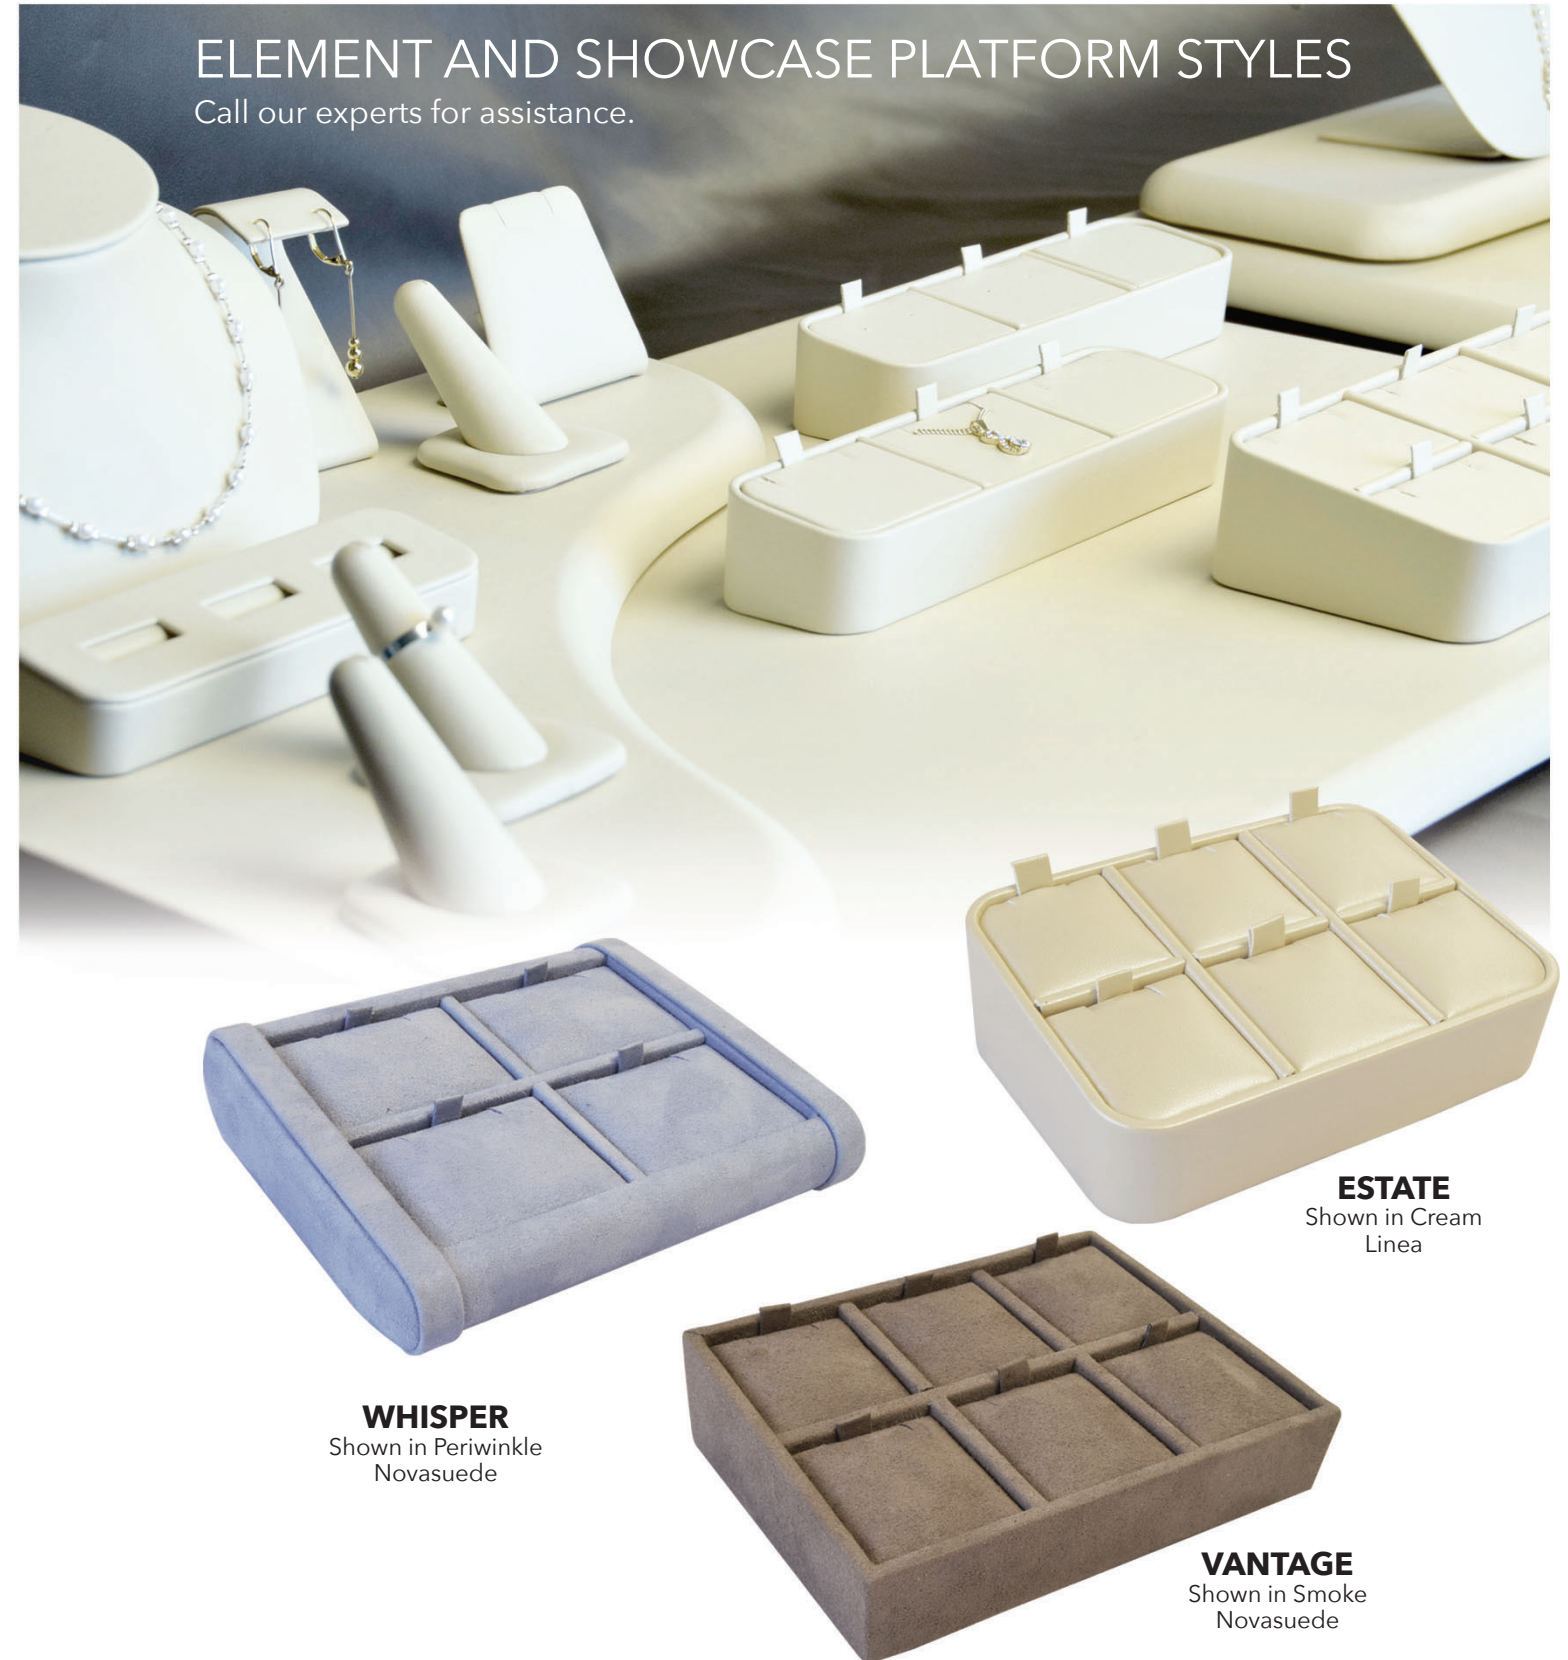

VANTAGE
Shown in Smoke
Novasuede

CREATE YOUR OWN LOOK

ELEMENT AND SHOWCASE PLATFORM STYLES

Call our experts for assistance.