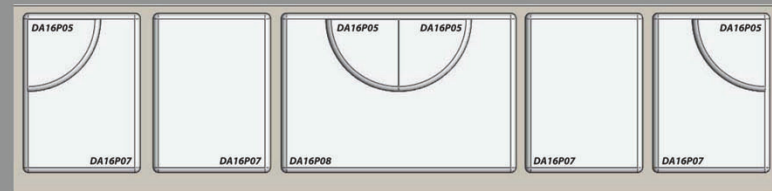

# CREATE YOUR OWN LOOK

**Step 1:** Choose your platforms profile. These can be made in any size.

**REVEAL**

**WHISPER**

**ECLIPSE**

**ESTATE**

**VANTAGE**

**Step 2:** Choose your elements. Options: magnetics or hide a tag.