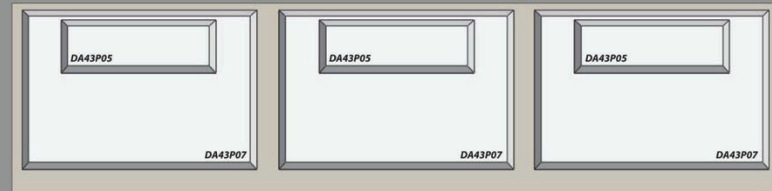

# CREATE YOUR OWN LOOK

**Step 1:** Choose your platforms profile. These can be made in any size.

**REVEAL**

**WHISPER**

**ECLIPSE**

**ESTATE**

**VANTAGE**

**Step 2:** Choose your elements. Options: magnetics or hide a tag.