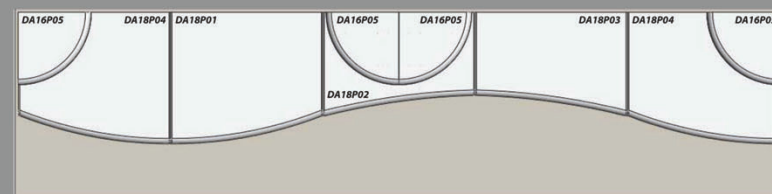

# CREATE YOUR OWN LOOK

**Step 1:** Choose your platforms profile. These can be made in any size.

**REVEAL**

**WHISPER**

**ECLIPSE**

**ESTATE**

**VANTAGE**

**Step 2:** Choose your elements. Options: magnetics or hide a tag.