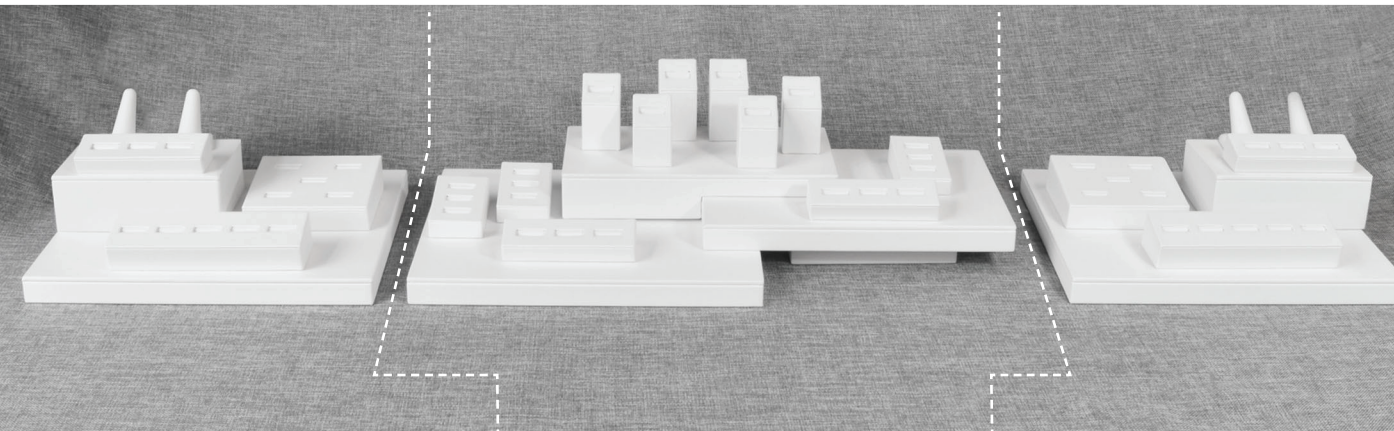

### Section 3

14 sku capacity - 33 Rings

**\$137.15\***

\*Platforms not included

Complete 6 foot - 102 ring element display - \$462.03

Buy \$500+ **\$346.52**

Add all platforms as shown - \$278.22

Buy \$500+ **\$208.66**