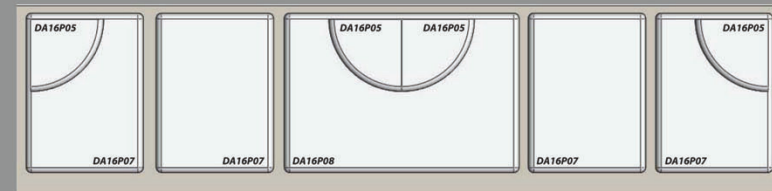

# CREATE YOUR OWN LOOK

**Step 1:** Choose your platforms profile. These can be made in any size.

**REVEAL**

**WHISPER**

**ECLIPSE**

**ESTATE**

**VANTAGE**

**Step 2:** Choose your elements. Options: magnetics or hide a tag.