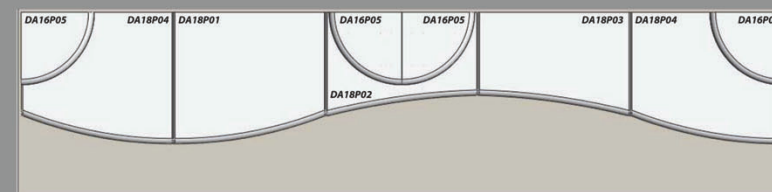

# CREATE YOUR OWN LOOK

**Step 1:** Choose your platforms profile. These can be made in any size.

**REVEAL**

**WHISPER**

**ECLIPSE**

**ESTATE**

**VANTAGE**

**Step 2:** Choose your elements. Options: magnetics or hide a tag.