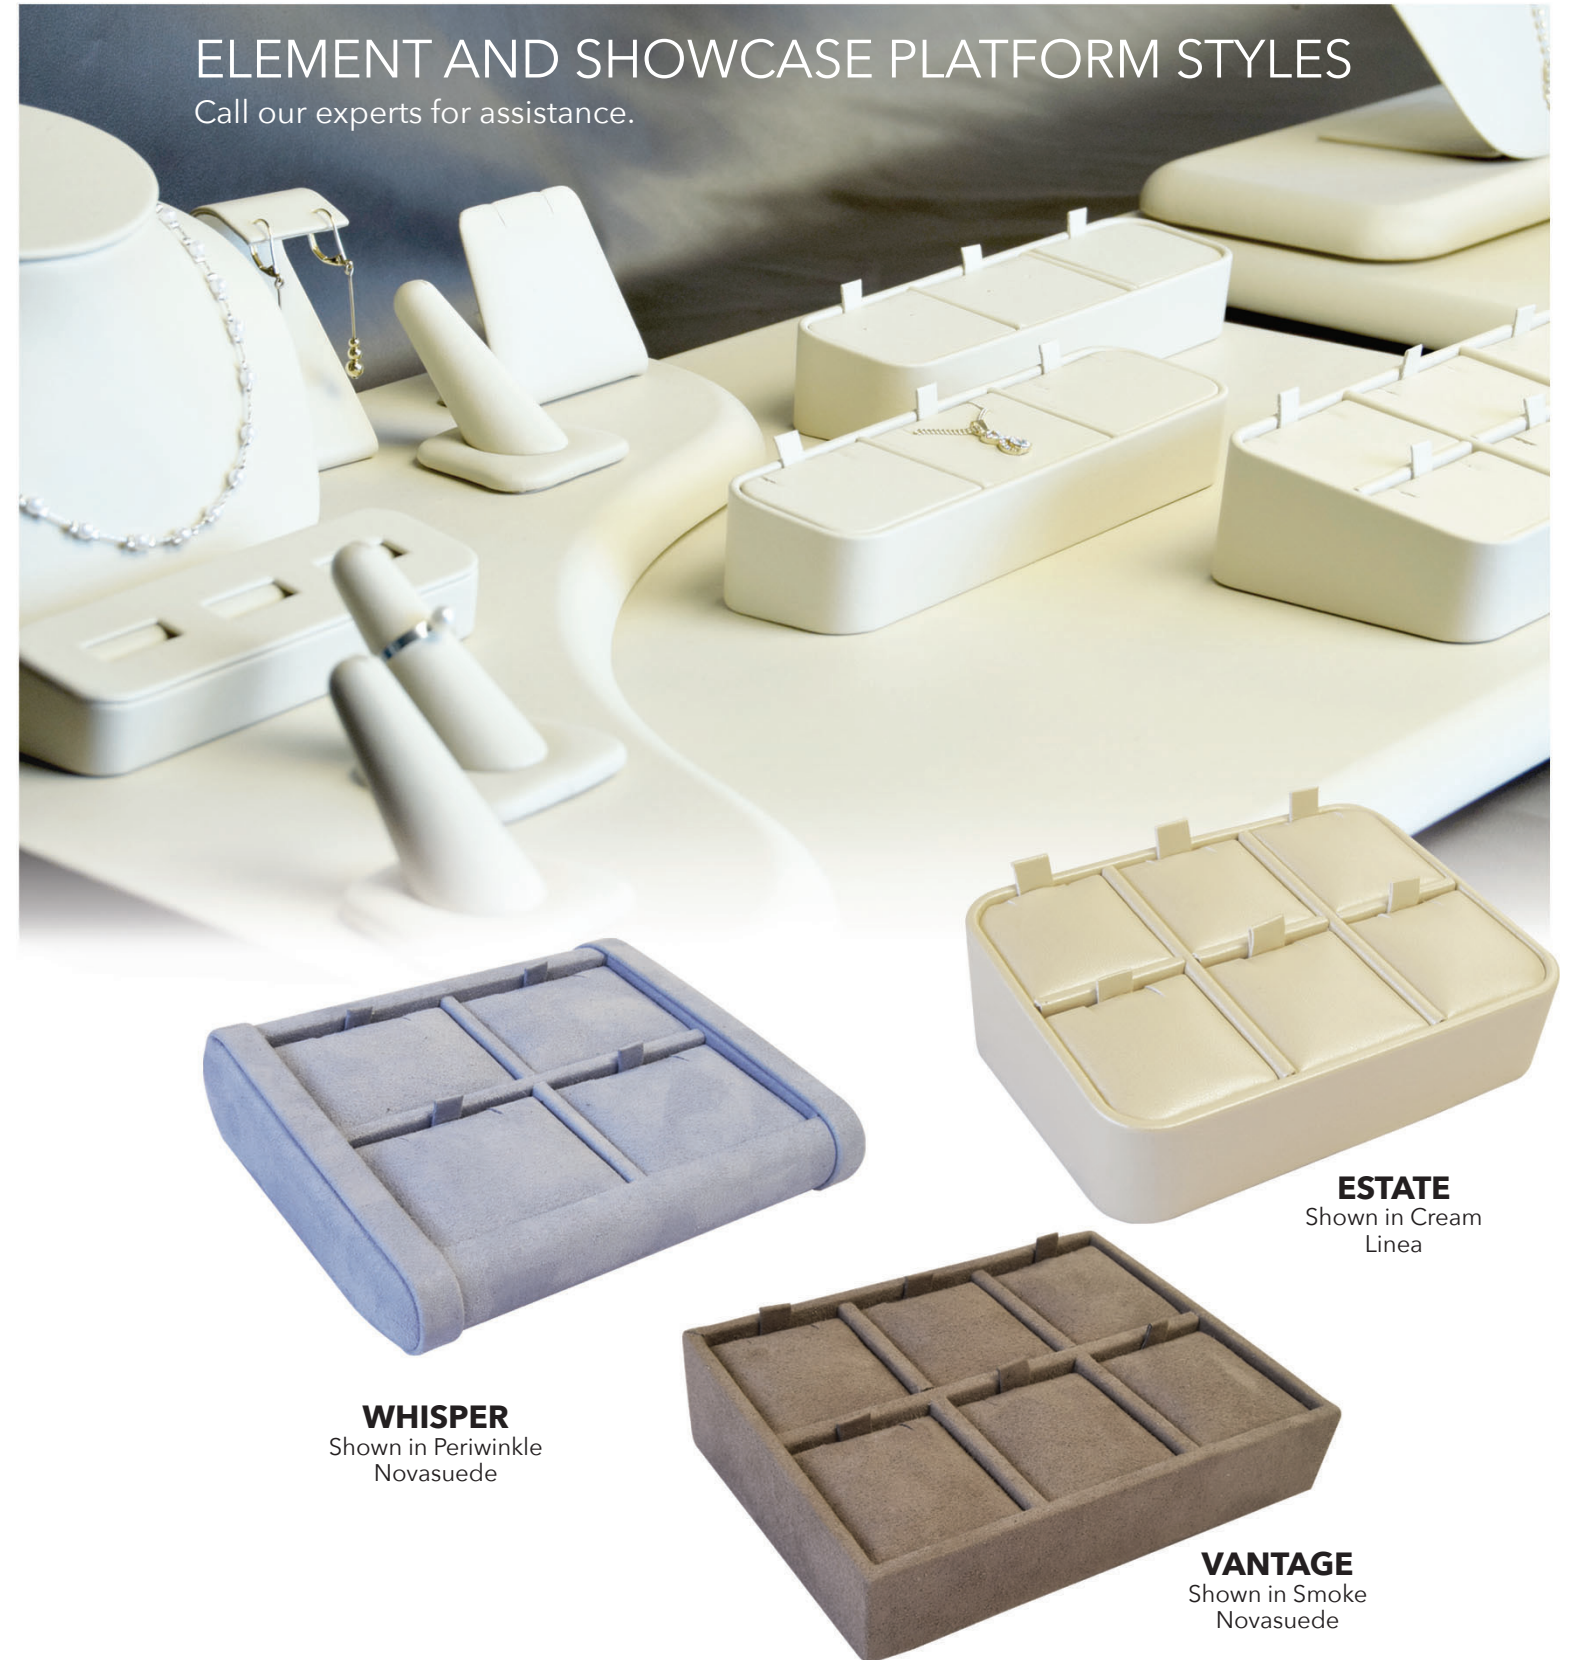

VANTAGE
Shown in Smoke
Novasuede

CREATE YOUR OWN LOOK

ELEMENT AND SHOWCASE PLATFORM STYLES

Call our experts for assistance.