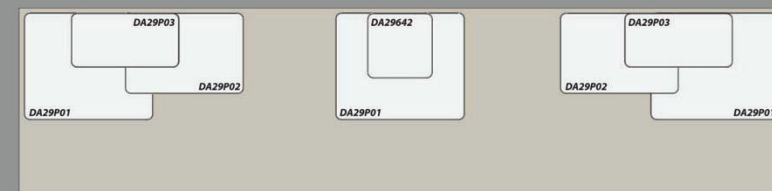

# CREATE YOUR OWN LOOK

**Step 1:** Choose your platforms profile. These can be made in any size.

**REVEAL**

**WHISPER**

**ECLIPSE**

**ESTATE**

**VANTAGE**

**Step 2:** Choose your elements. Options: magnetics or hide a tag.