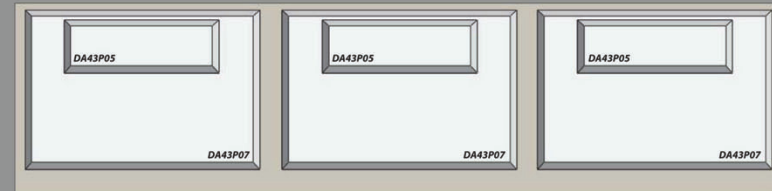

# CREATE YOUR OWN LOOK

**Step 1:** Choose your platforms profile. These can be made in any size.

**REVEAL**

**WHISPER**

**ECLIPSE**

**ESTATE**

**VANTAGE**

**Step 2:** Choose your elements. Options: magnetics or hide a tag.