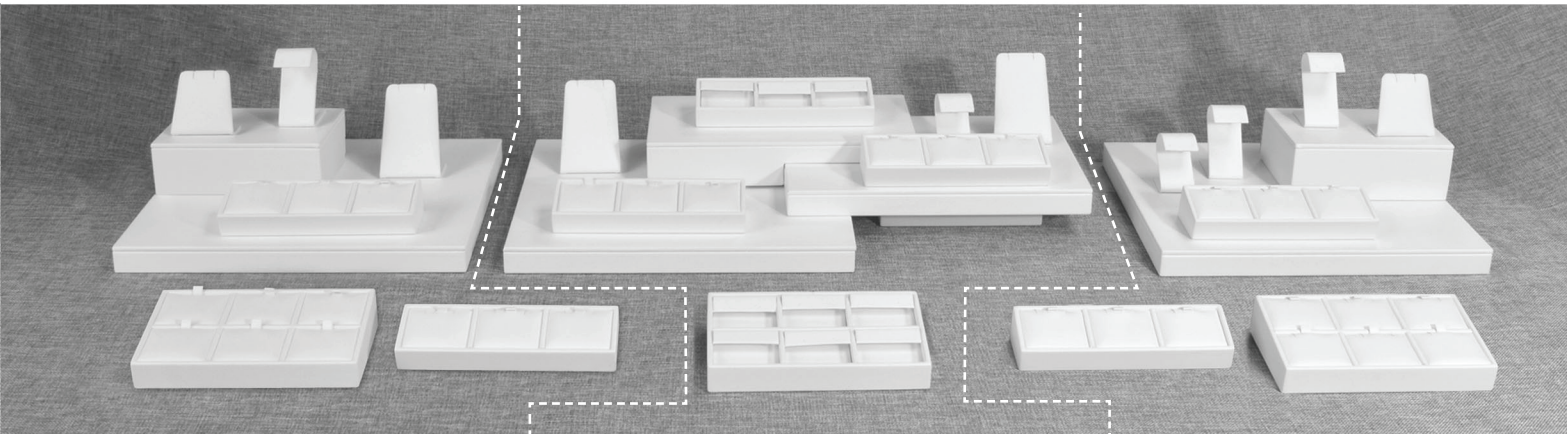

Pendant/Earring and Mix Showcase Displays

Save 25% when you buy $500 or more!

JEWELRY DISPLAY

Section 1

15 sku capacity - 5 Pendants, 10 Earrings

$86.00*

*Platforms not included

Section 2

18 sku capacity - 5 Pendants, 13 Earrings

$107.21*

*Platforms not included

Section 3

16 sku capacity - 13 Pendants, 3 Earrings

$76.63*

*Platforms not included

Complete 5 foot - 50 pendant/earring element display - $269.84

Buy $500+ **$202.38**

Add all platforms as shown - $218.41

Buy $500+ **$163.81**