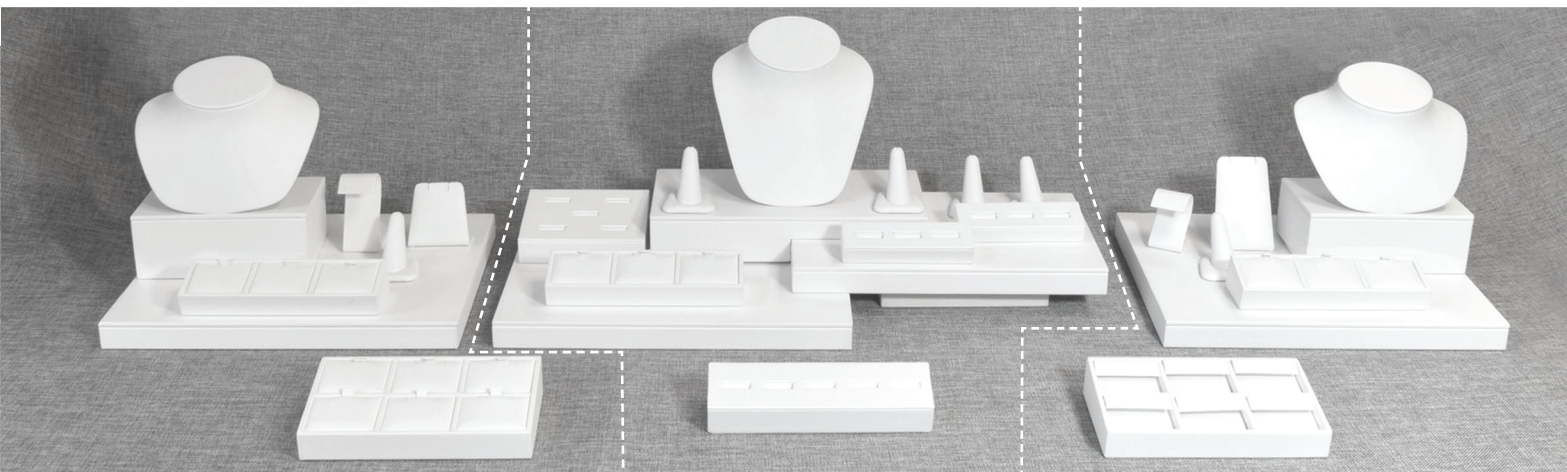

Section 1

13 sku capacity - 1 Ring, 8 Pendants, 4 Earrings

$87.06*

*Platforms not included

Section 2

24 sku capacity - 20 Rings, 4 Pendants

$136.79*

*Platforms not included

Section 3

13 sku capacity - 1 Ring, 2 Pendants, 10 Earrings

$90.21*

*Platforms not included

Complete 5 foot - 50 mix element display - $314.06

Buy $500+ **$235.54**

Add all platforms as shown - $246.48

Buy $500+ **$184.86**