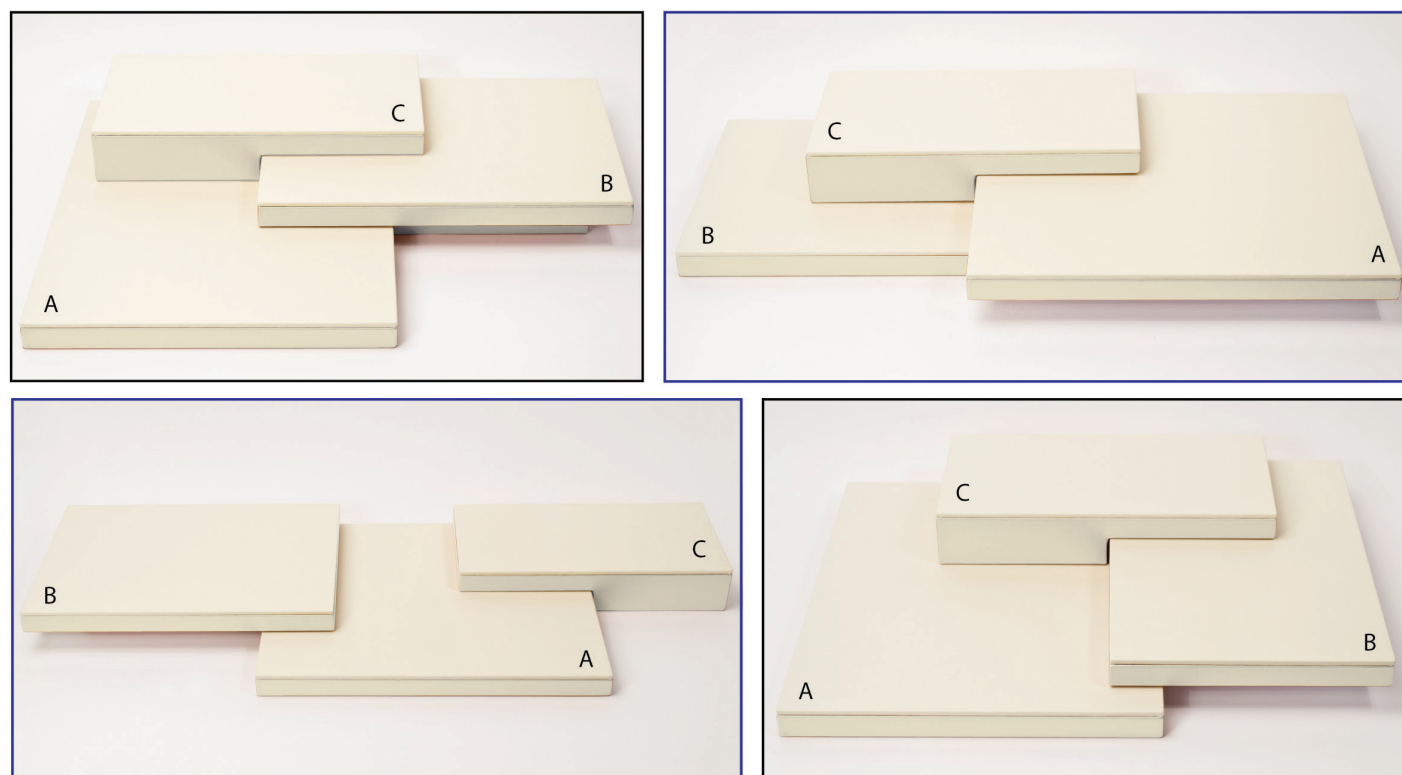

Total price does not include applicable taxes. Only available in VANTAGE Beige or Chalk Vienna fabric options.