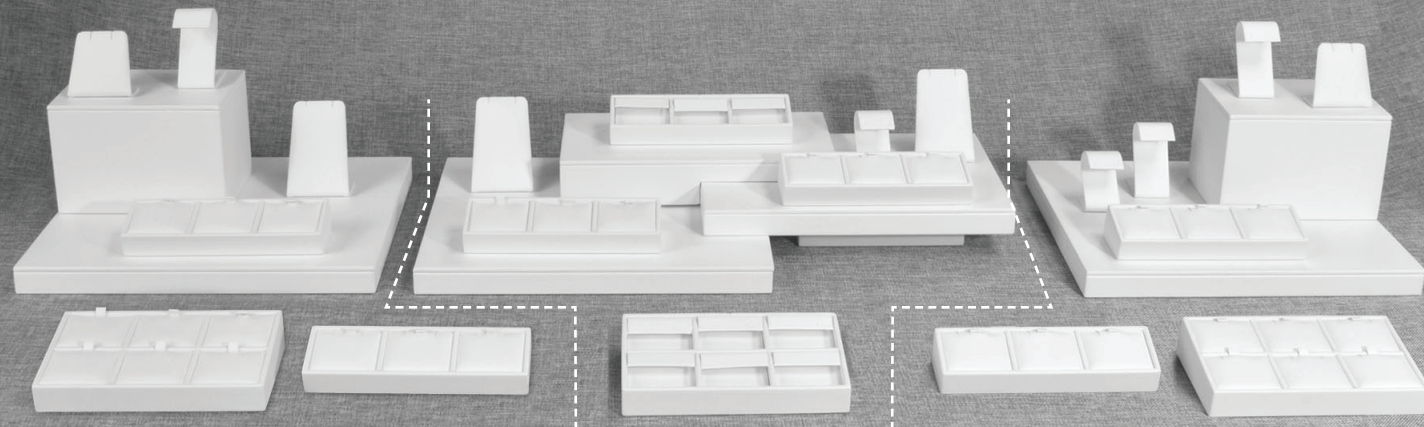

Available in Chalk Vienna or Beige Vienna fabric options and ready for immediate shipment.

Available in Chalk Vienna or Beige Vienna fabric options and ready for immediate shipment.

Section 1

15 sku capacity - 5 Pendants, 10 Earrings

$107.25*

Chalk VAN-050P1-SC-VAN-KIT

Beige VAN-050P1-SB-VAN-KIT

*Platforms not included

- Earring Stand
  2.375 x 2.375 x 2.875"
  DACES13-SC (1) $9.97 ea.
- Pendant Stand
  2.375 x 2.25 x 2"
  DA225P-SC (1) $7.97 ea.
- Pendant Stand
  2.375 x 2.375 x 2.675"
  DA350P-SC (1) $9.97 ea.
- 3 Pendant Tray
  6.75 x 2.25 x 1.5"
  DA28C03PD (1) $23.92 ea.
- 3 Pierced Earring Tray
  6.75 x 2.25 x 1.5"
  DA28C03PE (1) $21.53 ea.
- 6 Pierced Earring Tray
  6.75 x 4 x 1.5"
  DA28E06PE-SC (1) $33.89 ea.

Section 2

18 sku capacity - 5 Pendants, 13 Earrings

$131.07*

Chalk VAN-050P2-SC-VAN-KIT

Beige VAN-050P2-SB-VAN-KIT

*Platforms not included

- Earring Stand
  2.375 x 2.375 x 2.125"
  DACES12-SC (1) $9.97 ea.
- Pendant Stand
  2.375 x 2.375 x 2.675"
  DA350P-SC (2) $9.97 ea.
- 3 Pendant Tray
  6.75 x 2.25 x 1.5"
  DA28C03PD (1) $23.92 ea.
- 3 Flap Earring Tray
  6.75 x 2.25 x 1.5"
  DA28C03FE-SC (1) $19.83 ea.
- 3 Pierced Earring Tray
  6.75 x 2.25 x 1.5"
  DA28C03PE-SC (1) $21.53 ea.
- 6 Flap Earring Tray
  6.75 x 4 x 1.5"
  DA28E06FE-SC (1) $35.88 ea.

Section 3

16 sku capacity - 13 Pendants, 3 Earrings

$119.61*

Chalk VAN-050P3-SC-VAN-KIT

Beige VAN-050P3-SB-VAN-KIT

*Platforms not included

- Earring Stand
  2.375 x 2.375 x 2.125"
  DACES12-SC (1) $9.97 ea.
- Earring Stand
  2.375 x 2.375 x 2.875"
  DACES13-SC (2) $9.97 ea.
- Pendant Stand
  2.375 x 2.25 x 2"
  DA225P-SC (1) $7.97 ea.
- 3 Pendant Tray
  6.75 x 2.25 x 1.5"
  DA28C03PD (2) $23.92 ea.
- 6 Pendant Tray
  6.75 x 4 x 1.5"
  DA28E06PD-SC (1) $33.89 ea.

- Platform 6 x 6 x 4"
  DA80664-SC (1) $49.38 ea.
- Platform 12 x 10 x 7/8"
  DA80P01-SC (1) $46.22 ea.

- Platform 10 x 5 x 1.75"
  DA80P03-SC (1) $44.54 ea.
- Platform 11 x 7.5 x 1.875"
  DA80P02-SC (1) $47.62 ea.
- Platform 12 x 10 x 7/8"
  DA80P01-SC (1) $46.22 ea.

- Platform 6 x 6 x 4"
  DA80664-SC (1) $49.38 ea.
- Platform 12 x 10 x 7/8"
  DA80P01-SC (1) $46.22 ea.