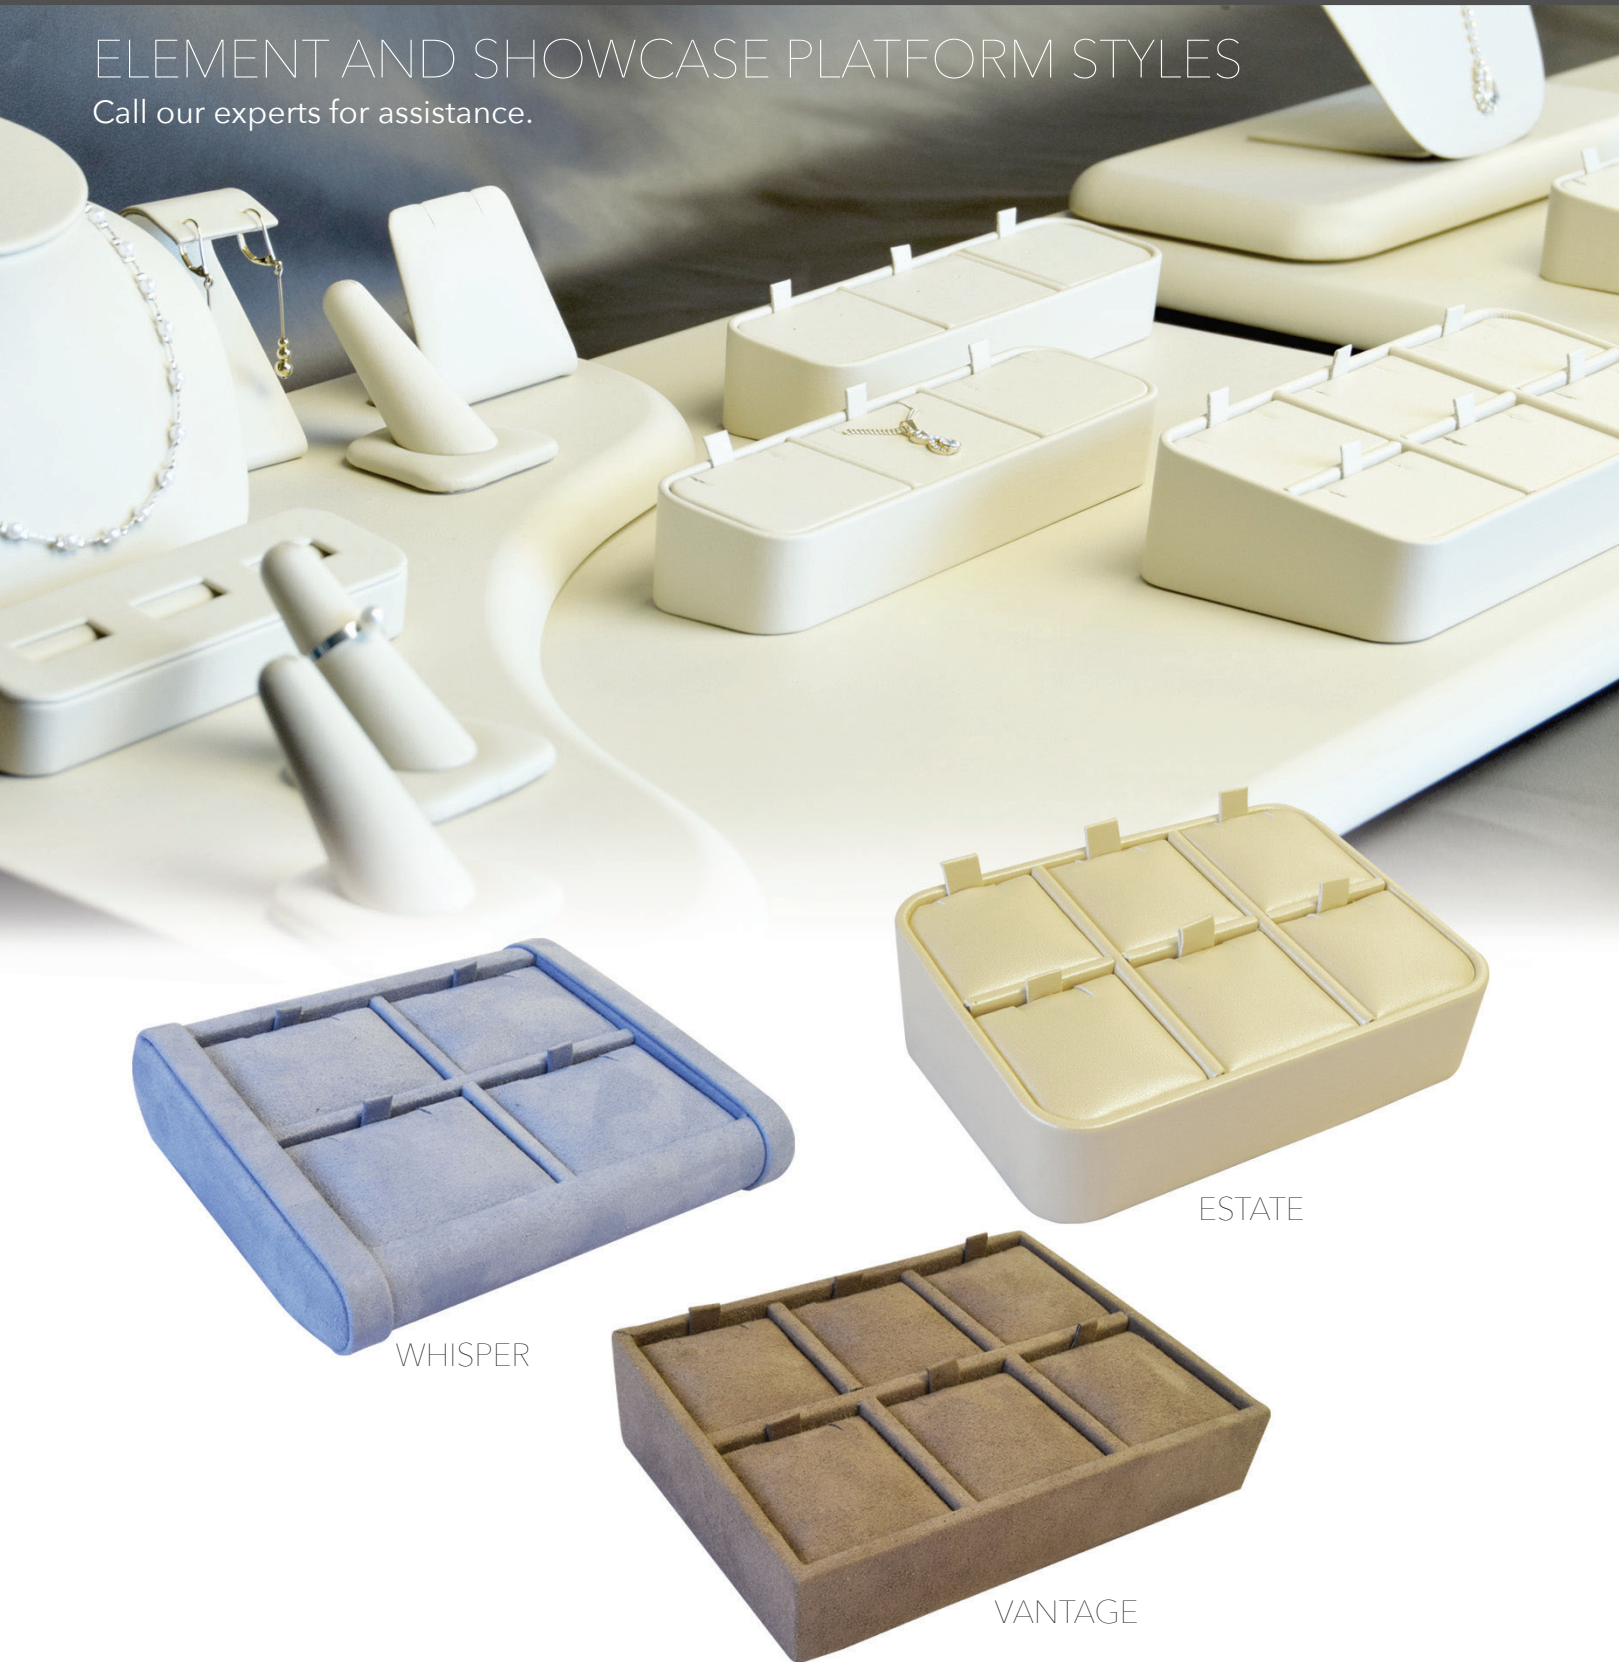

Novasuede - Group C

CREATE CREATE CREATE

Your Own Look Jewellery Displays

ELEMENT AND SHOWCASE PLATFORM STYLES

Call our experts for assistance.

CREATE CREATE CREATE

Your Own Look Jewellery Displays

ENGAGEMENT RING DISPLAY with Hide-A-Tag Ring Towers and Ring Trays*

*Hide-A-Tag not available in our Estate series.

**HIDE-A-TAG
FEATURE***

11" Engagement Ring Display Vignette - **Whisper**

WHI_088R1()_WHI_KIT

- 11" Platform • 2 Small Ring Towers
- 4 Large Ring Towers • 2 Vertical Ring Trays
- 2 Five Ring Trays • 1 Laser sign