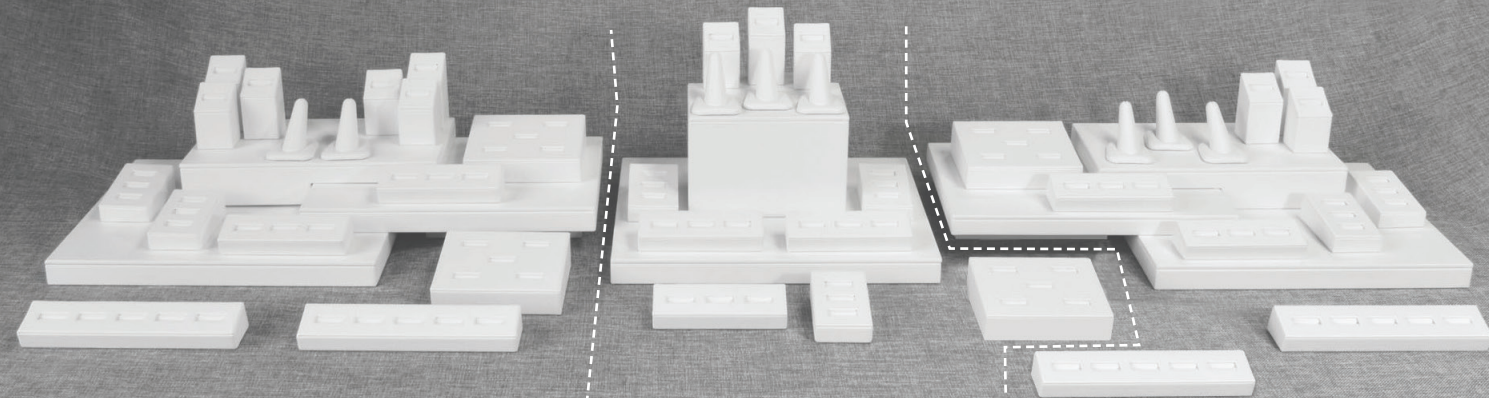

Available in Chalk Vienna or Beige Vienna fabric options and ready for immediate shipment.

Section 1

16 sku capacity - 40 Rings
$217.42*

Chalk VAN-100R1-SC-VAN-KIT
Beige VAN-100R1-SB-VAN-KIT
*Platforms not included

- Ring Stand
  2.875 x 2.625 x 1.875"
  DARF110-SC (2) $7.95 ea.
- Ring Stands
  1.625 x 1.5 x 2.125"
  DA80058UR (2) $9.88 ea.
- Ring Stands
  1.625 x 1.5 x 2.5"
  DA80059UR (2) $10.00 ea.
- Ring Stands
  1.625 x 1.5 x 2.75"
  DA80060UR (2) $10.10 ea.
- 3 Ring Horizontal Bar
  4.5 x 1.625 x 1"
  DA8003RH (2) $14.97 ea.
- 3 Ring Vertical Bar
  1.75 x 3 x 1"
  DA8003RV (2) $13.95 ea.
- 5 Universal Ring Tray
  6.75 x 2.25 x 1.5"
  DA28C05UR-SC (2) $17.94 ea.
- 5 Universal Ring Tray
  4.625 x 4 x 1.5"
  DA28D05UR-SC (2) $23.92 ea.
- Platform 10 x 5 x 1.75"
  DA80P03-SC (1) $41.54 ea.
- Platform 11 x 7.5 x 1.875"
  DA80P02-SC (1) $47.62 ea.
- Platform 12 x 10 x 7/8"
  DA80P01-SC (1) $46.22 ea.

Section 2

12 sku capacity - 29 Rings
$188.43*

Chalk VAN-100R2-SC-VAN-KIT
Beige VAN-100R2-SB-VAN-KIT
*Platforms not included

- Ring Stand
  2.875 x 2.625 x 1.875"
  DARF110-SC (3) $7.95 ea.
- Ring Stands
  1.625 x 1.5 x 2.125"
  DA80058UR (1) $9.88 ea.
- Ring Stands
  1.625 x 1.5 x 2.5"
  DA80059UR (1) $10.00 ea.
- Ring Stands
  1.625 x 1.5 x 2.75"
  DA80060UR (1) $10.10 ea.
- 3 Ring Horizontal Bar
  4.5 x 1.625 x 1"
  DA8003RH (3) $14.97 ea.
- 3 Ring Vertical Bar
  1.75 x 3 x 1"
  DA8003RV (3) $13.95 ea.
- 5 Universal Ring Tray
  6.75 x 2.25 x 1.5"
  DA28C05UR-SC (2) $17.94 ea.
- 5 Universal Ring Tray
  4.625 x 4 x 1.5"
  DA28D05UR-SC (2) $23.92 ea.
- Platform 6 x 6 x 4"
  DA80664-SC (1) $49.38 ea.
- Platform 12 x 10 x 7/8"
  DA80P01-SC (1) $46.22 ea.

Section 3

14 sku capacity - 33 Rings
$156.50*

Chalk VAN-100R3-SC-VAN-KIT
Beige VAN-100R3-SB-VAN-KIT
*Platforms not included

- Ring Stand
  2.875 x 2.625 x 1.875"
  DARF110-SC (3) $7.95 ea.
- Ring Stands
  1.625 x 1.5 x 2.125"
  DA80058UR (1) $9.88 ea.
- Ring Stands
  1.625 x 1.5 x 2.5"
  DA80059UR (1) $10.00 ea.
- Ring Stands
  1.625 x 1.5 x 2.75"
  DA80060UR (1) $10.10 ea.
- 3 Ring Horizontal Bar
  4.5 x 1.625 x 1"
  DA8003RH (2) $14.97 ea.
- 3 Ring Vertical Bar
  1.75 x 3 x 1"
  DA8003RV (2) $13.95 ea.
- 5 Universal Ring Tray
  6.75 x 2.25 x 1.5"
  DA28C05UR-SC (2) $17.94 ea.
- 5 Universal Ring Tray
  4.625 x 4 x 1.5"
  DA28D05UR-SC (1) $23.92 ea.
- Platform 10 x 5 x 1.75"
  DA80P03-SC (1) $44.54 ea.
- Platform 11 x 7.5 x 1.875"
  DA80P02-SC (1) $47.62 ea.
- Platform 12 x 10 x 7/8"
  DA80P01-SC (1) $46.22 ea.

Available in Chalk Vienna or Beige Vienna fabric options and ready for immediate shipment.