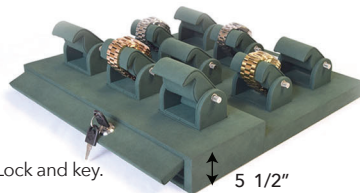

Lock and key.

5 1/2"