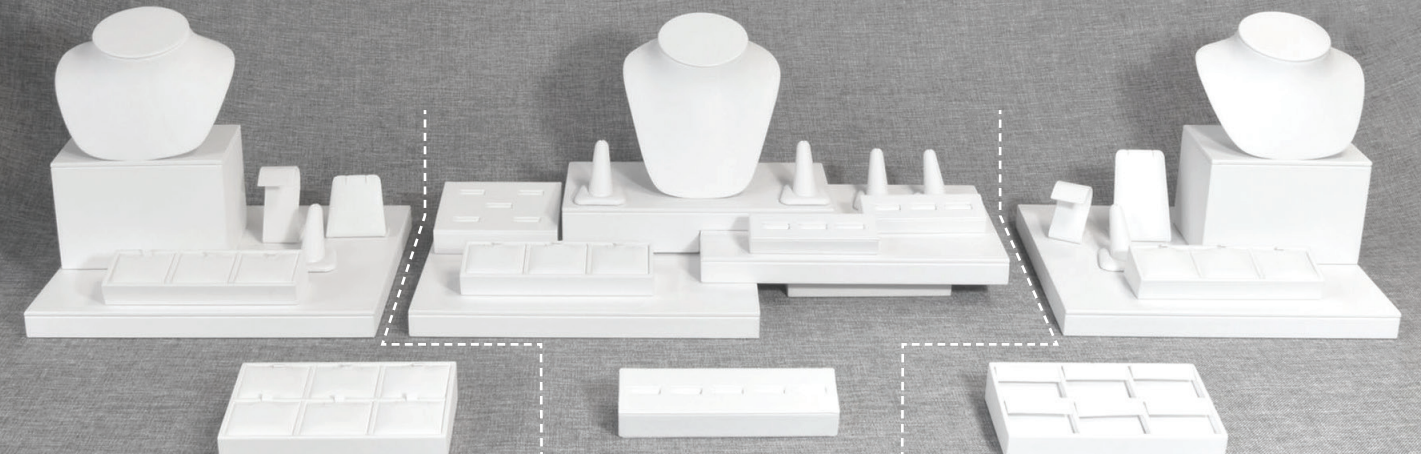

Section 1

13 sku capacity - 1 Ring, 8 Pendants, 4 Earrings

$110.91*

Chalk VAN-050M1-SC-VAN-KIT

Beige VAN-050M1-SB-VAN-KIT

*Platforms not included

- Ring Stand
  2.875 x 2.625 x 1.875"
  DARF110-SC (1) $7.95 ea.
- Pendant Stand
  2.375 x 2.25 x 2"
  DA225P-SC (1) $7.97 ea.
- Earring Stand
  2.375 x 2.375 x 2.875"
  DACES13-SC (1) $9.97 ea.
- 3 Pierced Earring Tray
  6.75 x 2.25 x 1.5"
  DA28C03PE (1) $21.53 ea.
- 6 Pendant Tray
  6.75 x 4 x 1.5"
  DA28E06PD (1) $33.89 ea.
- Neckform
  6.5 x 4.5 x 4"
  DANF1026-SC (1) $29.60 ea.

- Platform 6 x 6 x 4"
  DA80664-SC (1) $49.38 ea.
- Platform 12 x 10 x 7/8"
  DA80P01-SC (1) $46.22 ea.

Section 2

24 sku capacity - 20 Rings, 4 Pendants

$164.52*

Chalk VAN-050M2-SC-VAN-KIT

Beige VAN-050M2-SB-VAN-KIT

*Platforms not included

- Ring Stand
  2.875 x 2.625 x 1.875"
  DARF110-SC (4) $7.95 ea.
- 3 Ring Horizontal Bar
  1.75 x 3 x 1"
  DA8003RH-SC (2) $14.97 ea.
- 3 Pendant Tray
  6.75 x 2.25 x 1.5"
  DA28C03PD (1) $23.92 ea.
- 5 Universal Ring Tray
  6.75 x 2.25 x 1.5"
  DA28C05UR-SC (1) $17.94 ea.
- 5 Universal Ring Tray
  4.625 x 4 x 1.5"
  DA28D05UR-SC (1) $23.92 ea.
- Neck
  6.5 x 4.5 x 8"
  DANF1028-SC (1) $37.00 ea.

- Platform 10 x 5 x 1.75"
  DA80P03-SC (1) $49.54 ea.
- Platform 11 x 7.5 x 1.875"
  DA80P02-SC (1) $47.62 ea.
- Platform 12 x 10 x 7/8"
  DA80P01-SC (1) $46.22 ea.

Section 3

13 sku capacity - 1 Ring, 2 Pendants, 10 Earrings

$114.90*

Chalk VAN-050M3-SC-VAN-KIT

Beige VAN-050M3-SB-VAN-KIT

*Platforms not included

- Ring Stand
  2.875 x 2.625 x 1.875"
  DARF110-SC (1) $7.95 ea.
- Pendant Stand
  2.375 x 2.375 x 2.675"
  DA350P-SC (1) $9.97 ea.
- Earring Stand
  2.375 x 2.375 x 2.125"
  DACES12-SC (1) $9.97 ea.
- 3 Pierced Earring Tray
  6.75 x 2.25 x 1.5"
  DA28C03PE-SC (1) $21.53 ea.
- 6 Flap Earring Tray
  6.75 x 4 x 1.5"
  DA28E06FE-SC (1) $35.88 ea.
- Neckform
  6.5 x 4.5 x 4"
  DANF1026-SC (1) $29.60 ea.

- Platform 6 x 6 x 4"
  DA80664-SC (1) $49.38 ea.
- Platform 12 x 10 x 7/8"
  DA80P01-SC (1) $46.22 ea.

Complete 5 Foot- 50 Pendant/Earring Display Kit - platforms not included

Pendant/Earring Element Display

Chalk Vienna Leatherette VAN-050PC-SC-VAN-KIT

Beige Vienna Leatherette VAN-050PC-SB-VAN-KIT **$357.93**

Buy $500+ $268.45

Add a Complete 7-Piece Platform Kit

Chalk Vienna Leatherette VAN-5I-SC-PLA-KIT

Beige Vienna Leatherette VAN-5I-SB-PLA-KIT **$329.58**

Buy $500+ $247.19

Total price does not include applicable taxes. Only available in Chalk Vienna Leatherette or Beige Vienna leatherette fabric options.

Complete 5 Foot- 50 Mix Element Display Kit - platforms not included

Mix Element Display

Chalk Vienna Leatherette VAN-050MC-SC-VAN-KIT

Beige Vienna Leatherette VAN-050MC-SB-VAN-KIT **$390.33**

Buy $500+ $292.75

Add a Complete 7-Piece Platform Kit

Chalk Vienna Leatherette VAN-6R-SC-PLA-KIT

Beige Vienna Leatherette VAN-6R-SB-PLA-KIT **$329.58**

Buy $500+ $247.19

Total price does not include applicable taxes. Only available in Chalk Vienna Leatherette or Beige Vienna leatherette fabric options.