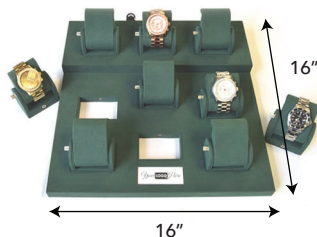

16"

16"

05000244
The Locking Watch Display $399.00
16" x 16"