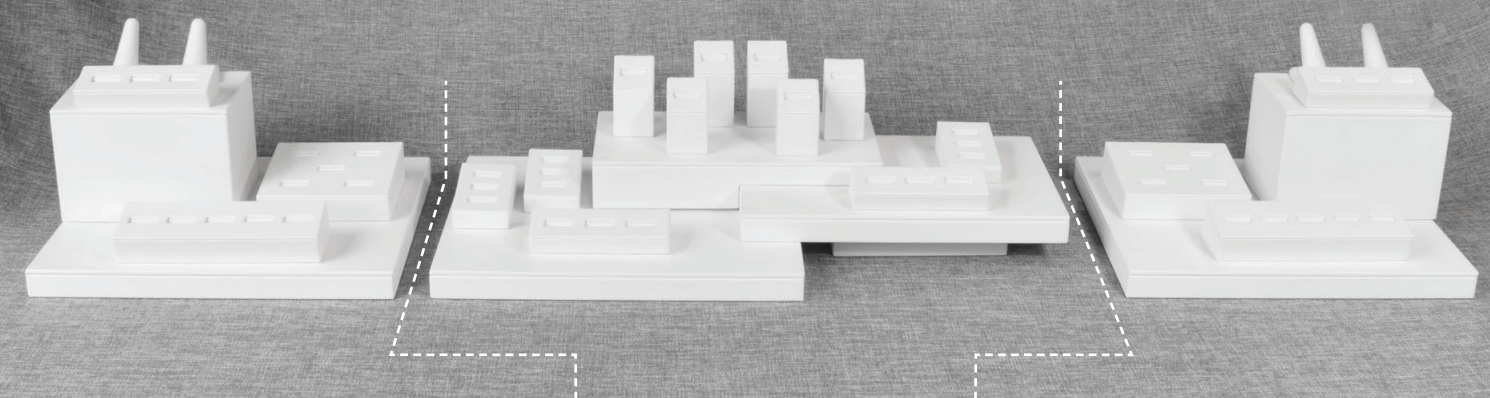

Section 1

5 sku capacity - 15 Rings
$72.73*

VAN-050R1-SC-VAN-KIT
VAN-050R1-SB-VAN-KIT
*Platforms not included

- Ring Stand
  2.875 x 2.625 x 1.875"
  DARF110-SC (2) $7.95 ea.
- 3 Ring Horizontal Bar
  4.5 x 1.625 x 1"
  DA8003RH (1) $14.97 ea.
- 5 Universal Ring Tray
  6.75 x 2.25 x 1.5"
  DA28C05UR-SC (1) $17.94 ea.
- 5 Universal Ring Tray
  4.625 x 4 x 1.5"
  DA28D05UR-SC (1) $23.92 ea.
- Platform 6 x 6 x 4"
  DA80664-SC (1) $49.38 ea.
- Platform 12 x 10 x 7/8"
  DA80P01-SC (1) $46.22 ea.

Section 2

11 sku capacity - 21 Rings
$131.75*

VAN-050R2-SC-VAN-KIT
VAN-050R2-SB-VAN-KIT
*Platforms not included

- Ring Stands
  1.625 x 1.5 x 2.125"
  DA80058UR (2) $9.88 ea.
- Ring Stands
  1.625 x 1.5 x 2.5"
  DA80059UR (2) $10.00 ea.
- Ring Stands
  1.625 x 1.5 x 2.75"
  DA80060UR (2) $10.10 ea.
- 3 Ring Horizontal Bar
  4.5 x 1.625 x 1"
  DA8003RH (2) $14.97 ea.
- 3 Ring Vertical Bar
  1.75 x 3 x 1"
  DA8003RV (3) $13.95 ea.
- Platform 10 x 5 x 1.75"
  DA80P03-SC (1) $44.54 ea.
- Platform 11 x 7.5 x 1.875"
  DA80P02-SC (1) $47.62 ea.
- Platform 12 x 10 x 7/8"
  DA80P01-SC (1) $46.22 ea.

Section 3

5 sku capacity - 15 Rings
$72.73*

VAN-050R3-SC-VAN-KIT
VAN-050R3-SB-VAN-KIT
*Platforms not included

- Ring Stand
  2.875 x 2.625 x 1.875"
  DARF110-SC (2) $7.95 ea.
- 3 Ring Horizontal Bar
  4.5 x 1.625 x 1"
  DA8003RH (1) $14.97 ea.
- 5 Universal Ring Tray
  6.75 x 2.25 x 1.5"
  DA28C05UR-SC (1) $17.94 ea.
- 5 Universal Ring Tray
  4.625 x 4 x 1.5"
  DA28D05UR-SC (1) $23.92 ea.
- Platform 6 x 6 x 4"
  DA80664-SC (1) $49.38 ea.
- Platform 12 x 10 x 7/8"
  DA80P01-SC (1) $46.22 ea.

Complete 6 Foot - 102 Ring Element Display Kit - platforms not included

Ring Element Display

Chalk Vienna Leatherette VAN-100RC-SC-VAN-KIT

Beige Vienna Leatherette VAN-100RC-SB-VAN-KIT **$562.35**

Buy $500+ $421.76

Add a Complete 8-Piece Platform Kit

Chalk Vienna Leatherette VAN-6R-SC-PLA-KIT

Beige Vienna Leatherette VAN-6R-SB-PLA-KIT **$372.36**

Buy $500+ $279.27

Total price does not include applicable taxes. Only available in Chalk Vienna Leatherette or Beige Vienna leatherette fabric options.

Complete 5 Foot - 51 Ring Display Kit - platforms not included

Ring Element Display

Chalk Vienna Leatherette VAN-050RC-SC-VAN-KIT

Beige Vienna Leatherette VAN-050RC-SB-VAN-KIT **$277.21**

Buy $500+ $207.91

Add a Complete 7-Piece Platform Kit

Chalk Vienna Leatherette VAN-51-SC-PLA-KIT

Beige Vienna Leatherette VAN-51-SB-PLA-KIT **$329.58**

Buy $500+ $247.19

Total price does not include applicable taxes. Only available in Chalk Vienna Leatherette or Beige Vienna leatherette fabric options.