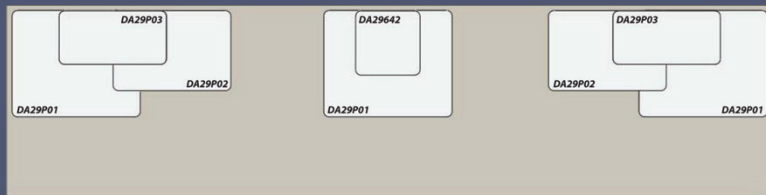

Your Own Look Jewelry Displays

ESTATE