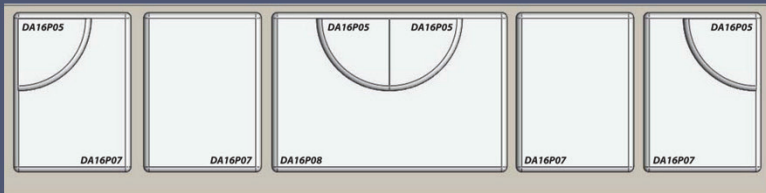

Your Own Look Jewelry Displays

WHISPER