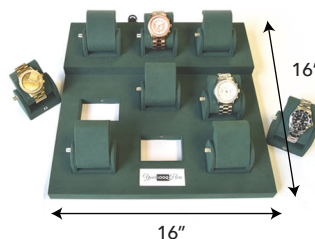

05000244
The Locking Watch Display $399.00
16" x 16"