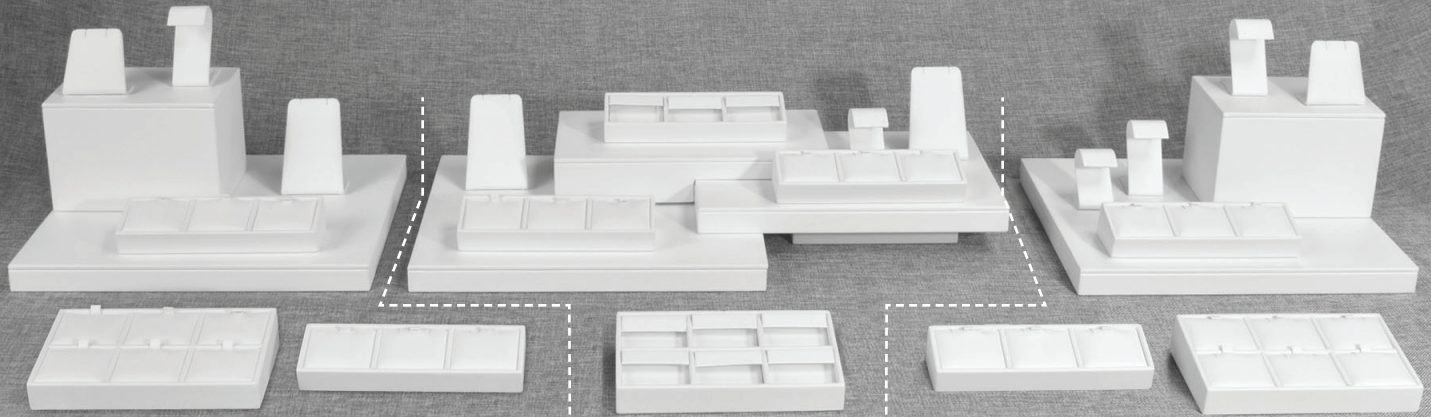

Available in Chalk Vienna or Beige Vienna fabric options and ready for immediate shipment.

Section 1

15 sku capacity - 5 Pendants, 10 Earrings

$86.00*

Chalk VAN-050P1-SC-VAN-KIT

Beige VAN-050P1-SB-VAN-KIT

*Platforms not included

Earring Stand
2.375 x 2.375 x 2.875"

DACES13-SC (1) $7.95 ea.

Pendant Stand
2.375 x 2.25 x 2"

DA225P-SC (1) $6.40 ea.

Pendant Stand
2.375 x 2.375 x 2.675"

DA350P-SC (1) $8.00 ea.

3 Pendant Tray
6.75 x 2.25 x 1.5"

DA28C03PD-SC (1) $19.19 ea.

3 Pierced Earring Tray
6.75 x 2.25 x 1.5"

DA28C03PE-SC (1) $17.27 ea.

6 Pierced Earring Tray
6.75 x 4 x 1.5"

DA28E06PE-SC (1) $27.19 ea.

Platform 6 x 6 x 4"

DA80664-SC (1) $36.97 ea.

Platform 12 x 10 x 7/8"

DA80P01-SC (1) $34.61 ea.

Section 2

18 sku capacity - 5 Pendants, 13 Earrings

$105.19*

Chalk VAN-050P2-SC-VAN-KIT

Beige VAN-050P2-SB-VAN-KIT

*Platforms not included

Earring Stand
2.375 x 2.375 x 2.125"

DACES12-SC (1) $7.95 ea.

Pendant Stand
2.375 x 2.375 x 2.675"

DA350P-SC (2) $8.00 ea.

3 Pendant Tray
6.75 x 2.25 x 1.5"

DA28C03PD (1) $19.19 ea.

3 Flap Earring Tray
6.75 x 2.25 x 1.5"

DA28C03FE-SC (1) $15.99 ea.

3 Pierced Earring Tray
6.75 x 2.25 x 1.5"

DA28C03PE-SC (1) $17.27 ea.

6 Flap Earring Tray
6.75 x 4 x 1.5"

DA28E06FE-SC (1) $28.79 ea.

Platform 10 x 5 x 1.75"

DA80P03-SC (1) $33.06 ea.

Platform 11 x 7.5 x 1.875"

DA80P02-SC (1) $35.65 ea.

Platform 12 x 10 x 7/8"

DA80P01-SC (1) $34.61 ea.

Section 3

16 sku capacity - 13 Pendants, 3 Earrings

$95.82*

Chalk VAN-050P3-SC-VAN-KIT

Beige VAN-050P3-SB-VAN-KIT

*Platforms not included

Earring Stand
2.375 x 2.375 x 2.125"

DACES12-SC (1) $7.95 ea.

Earring Stand
2.375 x 2.375 x 2.875"

DACES13-SC (2) $7.95 ea.

Pendant Stand
2.375 x 2.25 x 2"

DA225P-SC (1) $6.40 ea.

3 Pendant Tray
6.75 x 2.25 x 1.5"

DA28C03PD (2) $19.19 ea.

6 Pendant Tray
6.75 x 4 x 1.5"

DA28E06PD-SC (1) $27.19 ea.

Platform 6 x 6 x 4"

DA80664-SC (1) $36.97 ea.

Platform 12 x 10 x 7/8"

DA80P01-SC (1) $34.61 ea.

Complete 5 Foot- 50 Pendant/Earring Display Kit - platforms not included

Pendant/Earring Element Display

Chalk Vienna Leatherette VAN-050PC-SC-VAN-KIT

Add a Complete 7-Piece Platform Kit

Chalk Vienna Leatherette VAN-5I-SC-PLA-KIT

Total price does not include applicable taxes. Only available in Chalk Vienna Leatherette or Beige Vienna leatherette fabric options.

Beige Vienna Leatherette VAN-050PC-SB-VAN-KIT **$287.01**

Buy $500+ $215.25

Beige Vienna Leatherette VAN-5I-SB-PLA-KIT **$246.48**

Buy $500+ $184.86