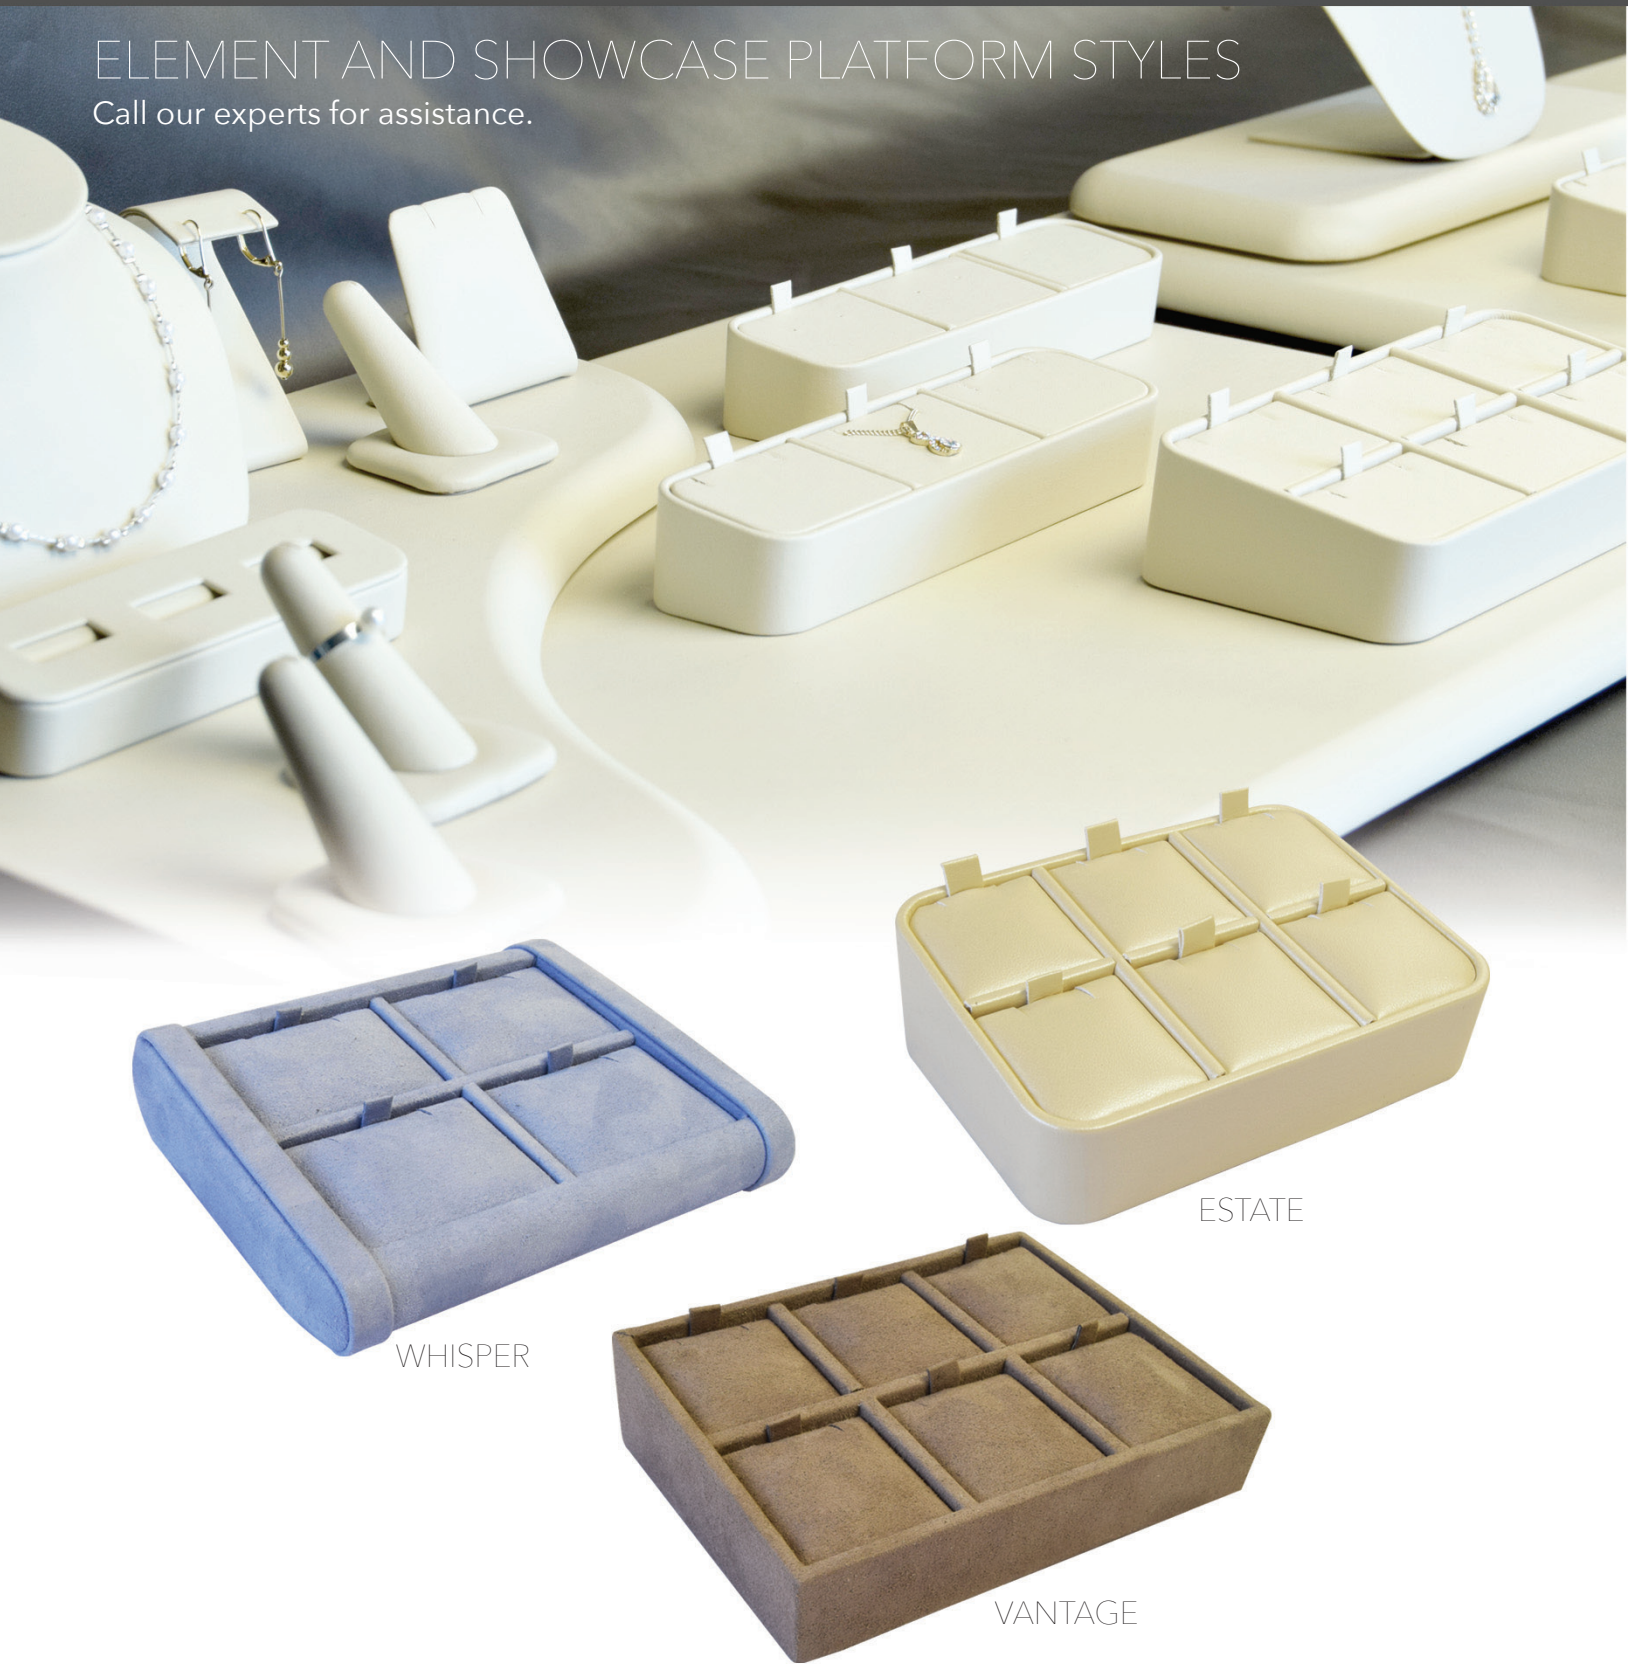

CREATE CRE

ELEMENT AND SHOWCASE PLATFORM STYLES

Call our experts for assistance.

WHISPER

ESTATE

VANTAGE