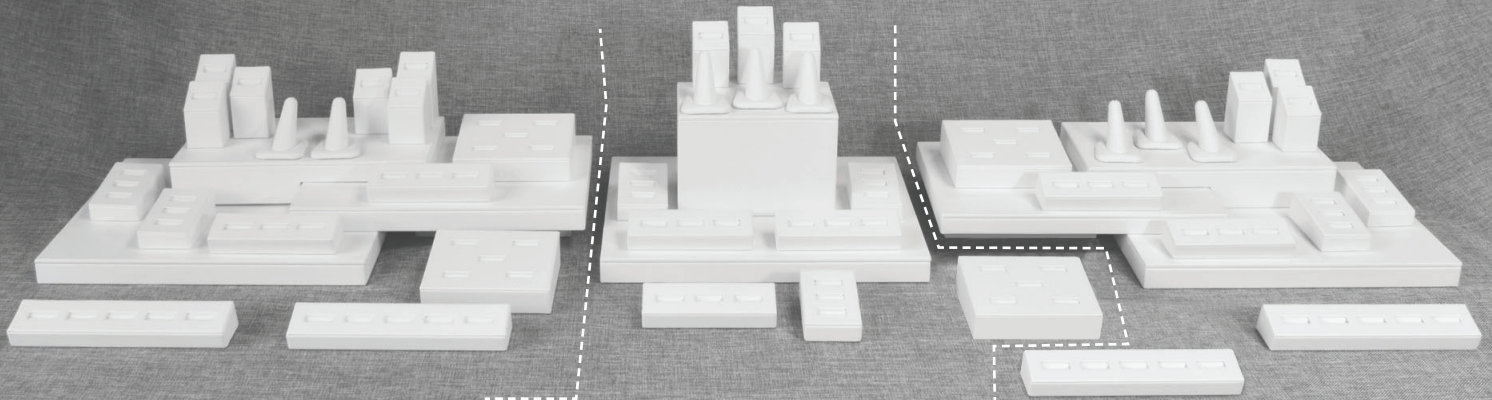

Available in Chalk Vienna or Beige Vienna fabric options and ready for immediate shipment.

Section 1

16 sku capacity - 40 Rings

$174.12*

Chalk VAN-100R1-SC-VAN-KIT

Beige VAN-100R1-SB-VAN-KIT

*Platforms not included

- Ring Stand
  2.875 x 2.625 x 1.875"
  DARF110-SC (2) $6.25 ea.
- Ring Stands
  1.625 x 1.5 x 2.125"
  DA80058UR (2) $7.93 ea.
- Ring Stands
  1.625 x 1.5 x 2.5"
  DA80059UR (2) $8.00 ea.
- Ring Stands
  1.625 x 1.5 x 2.75"
  DA80060UR (2) $8.10 ea.
- 3 Ring Horizontal Bar
  4.5 x 1.625 x 1"
  DA8003RH (2) $12.01 ea.
- 3 Ring Vertical Bar
  1.75 x 3 x 1"
  DA8003RV (2) $11.19 ea.
- 5 Universal Ring Tray
  6.75 x 2.25 x 1.5"
  DA28C05UR-SC (2) $14.39 ea.
- 5 Universal Ring Tray
  4.625 x 4 x 1.5"
  DA28D05UR-SC (2) $19.19 ea.
- Platform 10 x 5 x 1.75"
  DA80P03-SC (1) $33.06 ea.
- Platform 11 x 7.5 x 1.875"
  DA80P02-SC (1) $35.65 ea.
- Platform 12 x 10 x 7/8"
  DA80P01-SC (1) $34.61 ea.

Section 2

12 sku capacity - 29 Rings

$150.76*

Chalk VAN-100R2-SC-VAN-KIT

Beige VAN-100R2-SB-VAN-KIT

*Platforms not included

- Ring Stand
  2.875 x 2.625 x 1.875"
  DARF110-SC (3) $6.25 ea.
- Ring Stands
  1.625 x 1.5 x 2.125"
  DA80058UR (1) $7.93 ea.
- Ring Stands
  1.625 x 1.5 x 2.5"
  DA80059UR (1) $8.00 ea.
- Ring Stands
  1.625 x 1.5 x 2.75"
  DA80060UR (1) $8.10 ea.
- 3 Ring Horizontal Bar
  4.5 x 1.625 x 1"
  DA8003RH (3) $12.01 ea.
- 3 Ring Vertical Bar
  1.75 x 3 x 1"
  DA8003RV (3) $11.19 ea.
- 5 Universal Ring Tray
  6.75 x 2.25 x 1.5"
  DA28C05UR-SC (2) $14.39 ea.
- 5 Universal Ring Tray
  4.625 x 4 x 1.5"
  DA28D05UR-SC (2) $19.19 ea.
- Platform 6 x 6 x 4"
  DA80664-SC (1) $36.97 ea.
- Platform 12 x 10 x 7/8"
  DA80P01-SC (1) $34.61 ea.

Section 3

14 sku capacity - 33 Rings

$137.15*

Chalk VAN-100R3-SC-VAN-KIT

Beige VAN-100R3-SB-VAN-KIT

*Platforms not included

- Ring Stand
  2.875 x 2.625 x 1.875"
  DARF110-SC (3) $6.25 ea.
- Ring Stands
  1.625 x 1.5 x 2.125"
  DA80058UR (1) $7.93 ea.
- Ring Stands
  1.625 x 1.5 x 2.5"
  DA80059UR (1) $8.00 ea.
- Ring Stands
  1.625 x 1.5 x 2.75"
  DA80060UR (1) $8.10 ea.
- 3 Ring Horizontal Bar
  4.5 x 1.625 x 1"
  DA8003RH (2) $12.01 ea.
- 3 Ring Vertical Bar
  1.75 x 3 x 1"
  DA8003RV (2) $11.19 ea.
- 5 Universal Ring Tray
  6.75 x 2.25 x 1.5"
  DA28C05UR-SC (2) $14.39 ea.
- 5 Universal Ring Tray
  4.625 x 4 x 1.5"
  DA28D05UR-SC (1) $19.19 ea.
- Platform 10 x 5 x 1.75"
  DA80P03-SC (1) $33.06 ea.
- Platform 11 x 7.5 x 1.875"
  DA80P02-SC (1) $35.65 ea.
- Platform 12 x 10 x 7/8"
  DA80P01-SC (1) $34.61 ea.

Complete 6 Foot - 102 Ring Element Display Kit - platforms not included

Ring Element Display

Chalk Vienna Leatherette VAN-100RC-SC-VAN-KIT

Add a Complete 8-Piece Platform Kit

Chalk Vienna Leatherette VAN-6R-SC-PLA-KIT

Beige Vienna Leatherette VAN-100RC-SB-VAN-KIT **$462.03**

Buy $500+ $346.52

Beige Vienna Leatherette VAN-6R-SB-PLA-KIT **$278.22**

Buy $500+ $208.66

Total price does not include applicable taxes. Only available in Chalk Vienna Leatherette or Beige Vienna leatherette fabric options.