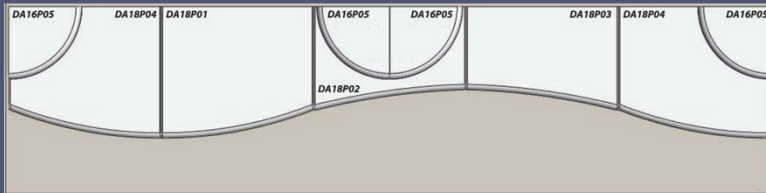

Your Own Look Jewelry Displays

ECLIPSE