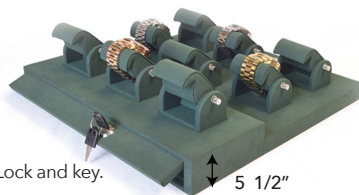

05000244
The Locking Watch Display $399.00
16" x 16"