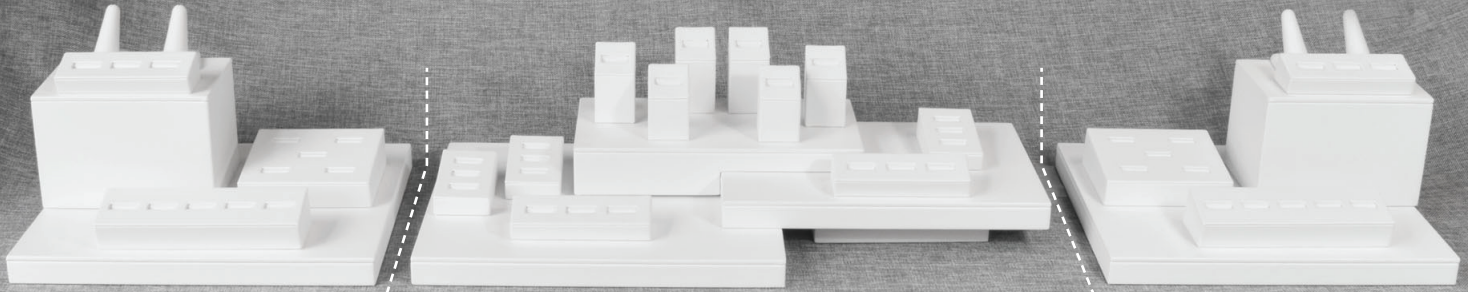

IN STOCK RING SHOWCASE DISPLAY

Available in Chalk Vienna or Beige Vienna fabric options and ready for immediate shipment.

JEWELRY DISPLAYS

Section 1

5 sku capacity - 15 Rings

$58.09*

VAN-050R1-SC-VAN-KIT
VAN-050R1-SB-VAN-KIT
*Platforms not included

Ring Stand
2.875 x 2.625 x 1.875"
DARF110-SC (2) $6.25 ea.

3 Ring Horizontal Bar
4.5 x 1.625 x 1"
DA8003RH (1) $12.01 ea.

5 Universal Ring Tray
6.75 x 2.25 x 1.5"
DA28C05UR-SC (1) $14.39 ea.

5 Universal Ring Tray
4.625 x 4 x 1.5"
DA28D05UR-SC (1) $19.19 ea.

Platform 6 x 6 x 4"
DA80664-SC (1) $36.97 ea.

Platform 12 x 10 x 7/8"
DA80P01-SC (1) $34.61 ea.

Section 2

11 sku capacity - 21 Rings

$117.66*

VAN-050R2-SC-VAN-KIT
VAN-050R2-SB-VAN-KIT
*Platforms not included

Ring Stands
1.625 x 1.5 x 2.125"
DA80058UR (2) $7.93 ea.

Ring Stands
1.625 x 1.5 x 2.5"
DA80059UR (2) $8.00 ea.

Ring Stands
1.625 x 1.5 x 2.75"
DA80060UR (2) $8.10 ea.

3 Ring Horizontal Bar
4.5 x 1.625 x 1"
DA8003RH (3) $12.01 ea.

3 Ring Vertical Bar
1.75 x 3 x 1"
DA8003RV (3) $11.19 ea.

Platform 10 x 5 x 1.75"
DA80P03-SC (1) $33.06 ea.

Platform 11 x 7.5 x 1.875"
DA80P02-SC (1) $35.65 ea.

Platform 12 x 10 x 7/8"
DA80P01-SC (1) $34.61 ea.

Section 3

5 sku capacity - 15 Rings

$58.09*

VAN-050R3-SC-VAN-KIT
VAN-050R3-SB-VAN-KIT
*Platforms not included

Ring Stand
2.875 x 2.625 x 1.875"
DARF110-SC (2) $6.25 ea.

3 Ring Horizontal Bar
4.5 x 1.625 x 1"
DA8003RH (1) $12.01 ea.

5 Universal Ring Tray
6.75 x 2.25 x 1.5"
DA28C05UR-SC (1) $14.39 ea.

5 Universal Ring Tray
4.625 x 4 x 1.5"
DA28D05UR-SC (1) $19.19 ea.

Platform 6 x 6 x 4"
DA80664-SC (1) $36.97 ea.

Platform 12 x 10 x 7/8"
DA80P01-SC (1) $34.61 ea.

Complete 5 Foot - 51 Ring Display Kit - platforms not included

Ring Element Display

Chalk Vienna Leatherette VAN-050RC-SC-VAN-KIT

Add a Complete 7-Piece Platform Kit

Chalk Vienna Leatherette VAN-51-SC-PLA-KIT

Beige Vienna Leatherette VAN-050RC-SB-VAN-KIT **$233.84**

Buy $500+ $175.38

Beige Vienna Leatherette VAN-51-SB-PLA-KIT **$246.48**

Buy $500+ $184.86

Total price does not include applicable taxes. Only available in Chalk Vienna Leatherette or Beige Vienna leatherette fabric options.