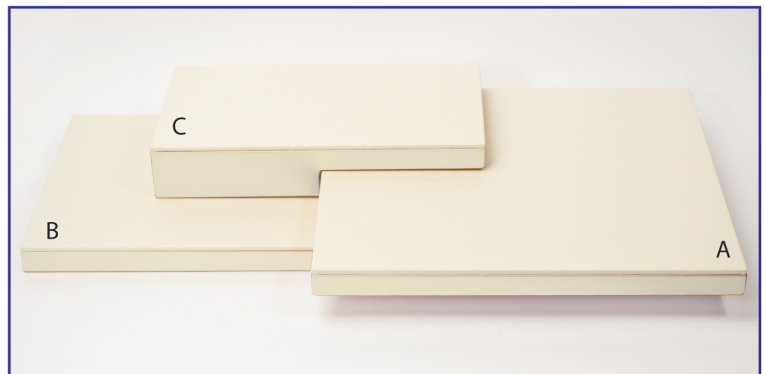

JEWELRY DISPLAYS

One platform set with many looks!

Save 25% when you buy \$500 or more!

SC - Chalk SB - Beige
Item

Part No. / Description Fabric Price/ea.

DA80SP4- __
4' platform set
30 x 10 x 2 1/2"

\$137.65

BUY \$500+

\$103.24

DA80SP5- __
5' platform set
53 x 10 x 2 3/4"

\$217.67

BUY \$500+

\$163.26

DA80SP6- __
6' platform set
65 x 10 x 2 3/4"

\$257.06

BUY \$500+

\$192.80

* Platform floorboards are not included in the price. Material for covering your own floorboards is available and is priced by the yard. See page 72.

Total price does not include applicable taxes. Only available in VANTAGE Beige or Chalk Vienna fabric options.