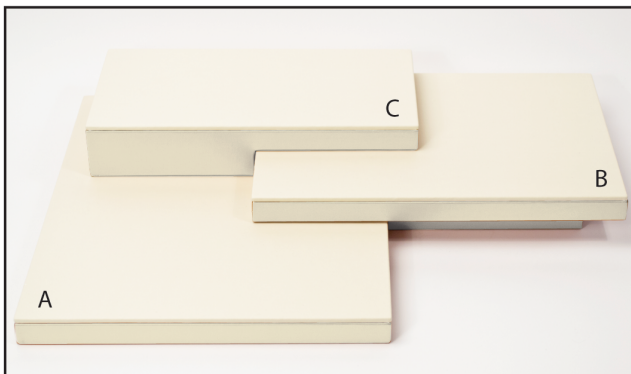

DA80SP6- __
6' platform set
65 x 10 x 2 3/4"

$257.06

BUY $500+

$192.80

* Platform floorboards are not included in the price. Material for covering your own floorboards is available and is priced by the yard. See page 72.