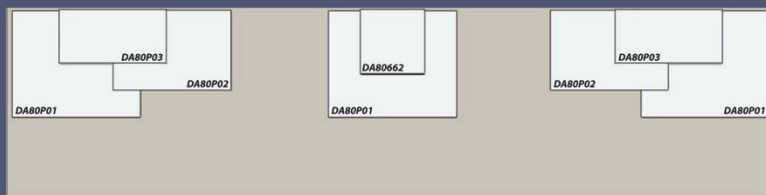

VANTAGE

CREATE CRE

ENGAGEMENT RING DISPLAY with Hide-A-Tag Ring Towers and Ring Trays *

HIDE-A-TAG FEATURE*

REVERSE SIDE

Display By Setting Style:

Solitaire

Halo