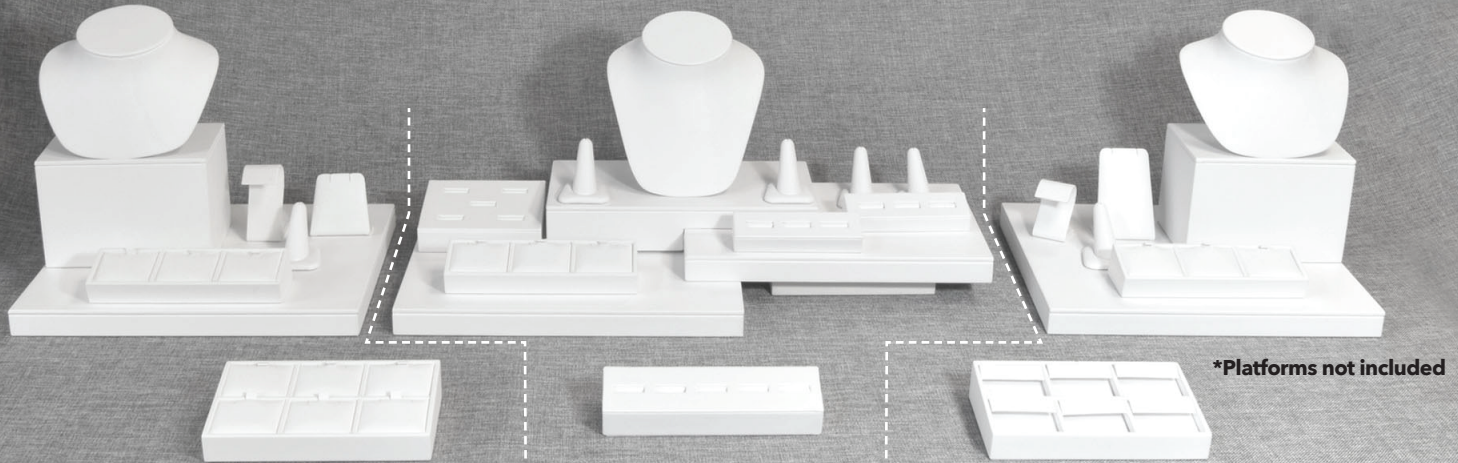

Buy \$500+ \$215.25

Beige Vienna Leatherette VAN-5I-SB-PLA-KIT **\$246.48**

Buy \$500+ \$184.86

IN STOCK MIX ELEMENT SHOWCASE DISPLAY

Available in Chalk Vienna or Beige Vienna fabric options and ready for immediate shipment.

JEWELRY DISPLAYS

*Platforms not included

Section 1

13 sku capacity - 1 Ring, 8 Pendants, 4 Earrings

\$87.06*

Chalk VAN-050M1-SC-VAN-KIT

Beige VAN-050M1-SB-VAN-KIT

*Platforms not included