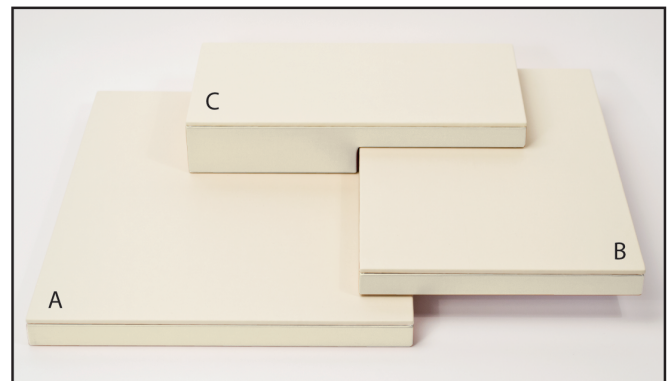

DA80SP6- __
6' platform set
65 x 10 x 2 3/4"

$257.06

BUY $500+

$192.80

* Platform floorboards are not included in the price. Material for covering your own floorboards is available and is priced by the yard. See page 72.