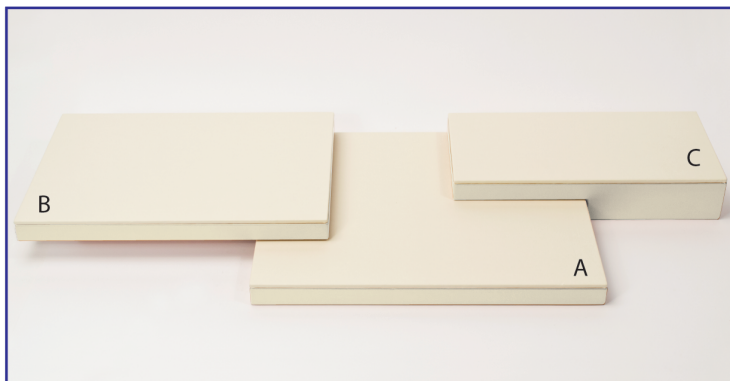

DA80SP6- __
6' platform set
65 x 10 x 2 3/4"

$257.06

BUY $500+

$192.80

* Platform floorboards are not included in the price. Material for covering your own floorboards is available and is priced by the yard. See page 72.