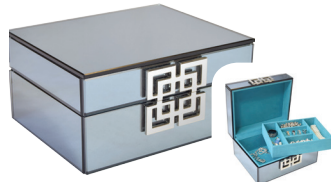

19 x 19.7 x 14 cm

Suggested Retail \$90.00
Regular Cost \$45.00

\$26.00

*20% OFF

KAYLA

JEWELLERY BOX
61905089

- Elegant Full Mirrored Box
- Teal Interior • Upper Lift Out Tray

25 x 17 x 12.5 cm

Suggested Retail \$65.00
Regular Cost \$32.50

\$18.00

*20% OFF

CLAIRE

JEWELLERY BOX
61904089

- Smaller Version of Kayla
- Elegant Full Mirrored Box
- Teal Interior • Upper Lift Out Tray

17 x 14 x 8.5 cm

Suggested Retail \$45.00
Regular Cost \$22.50