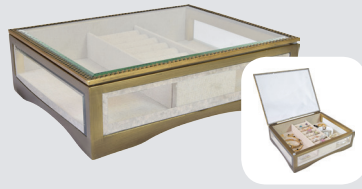

CHLOE

JEWELLERY BOX
61606989

- Eclectic Glass & Brass Exterior
- Beige Linen Interior • Ring Rolls

20 x 16.5 x 8 cm

Suggested Retail $75.00
Regular Cost $37.50

$39.60

*20% OFF