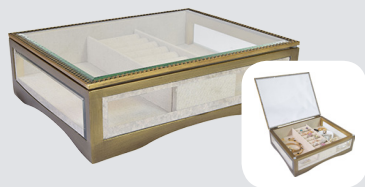

SAVE *20-50%

$30⁰⁰ *20% OFF

CHLOE

JEWELLERY BOX
61606989

- Eclectic Glass & Brass Exterior
- Beige Linen Interior • Ring Rolls

20 x 16.5 x 8 cm

Suggested Retail $75⁰⁰

Regular Cost $37⁵⁰

$34⁶⁵ *30% OFF