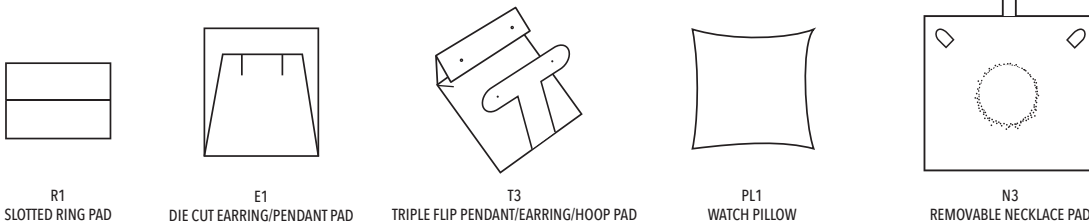

Signature Velvet

ENLARGED TO SHOW TEXTURE

Outer Box

Experience exceptional luxury at an even more accessible price.

- Plush black velvet hinged boxes accented with suede pads and bengaline trim detail
- Packaged in a coordinating 2-piece outer box

PRICES SHOWN ARE REDUCED.

CODE	DESCRIPTION	SIZE (inches)	PRICE/EACH	
			12+	144+
A 36521151	Ring (R1)	1.96 x 1.96 x 1.96	\$4.86	\$4.28
B 36522151	Pendant/Earring (E1)	2.36 x 2.36 x 2.28	\$6.05	\$4.94
C 36583151	Utility (empty)	3.93 x 3.93 x 2.36	\$6.63	\$5.83
C1 69550151	Pillow (PL1)	fits utility box	\$1.65	\$1.46
C2 69583151	Triple Flip Pad (T3)	fits utility box	\$1.65	\$1.46
D 36573151	Necklace (N3)	7 x 7 x 1.77	\$10.71	\$9.42

SCAN THIS CODE ON YOUR PHONE TO ORDER

FOIL / PAD PRINT
F / PP: inside liner and packer lid
12+ 42¢ each
144+ 38¢ each
504+ 31¢ each

Minimum 12 per style.
Please allow 2 - 3 weeks for printed items from approved art.