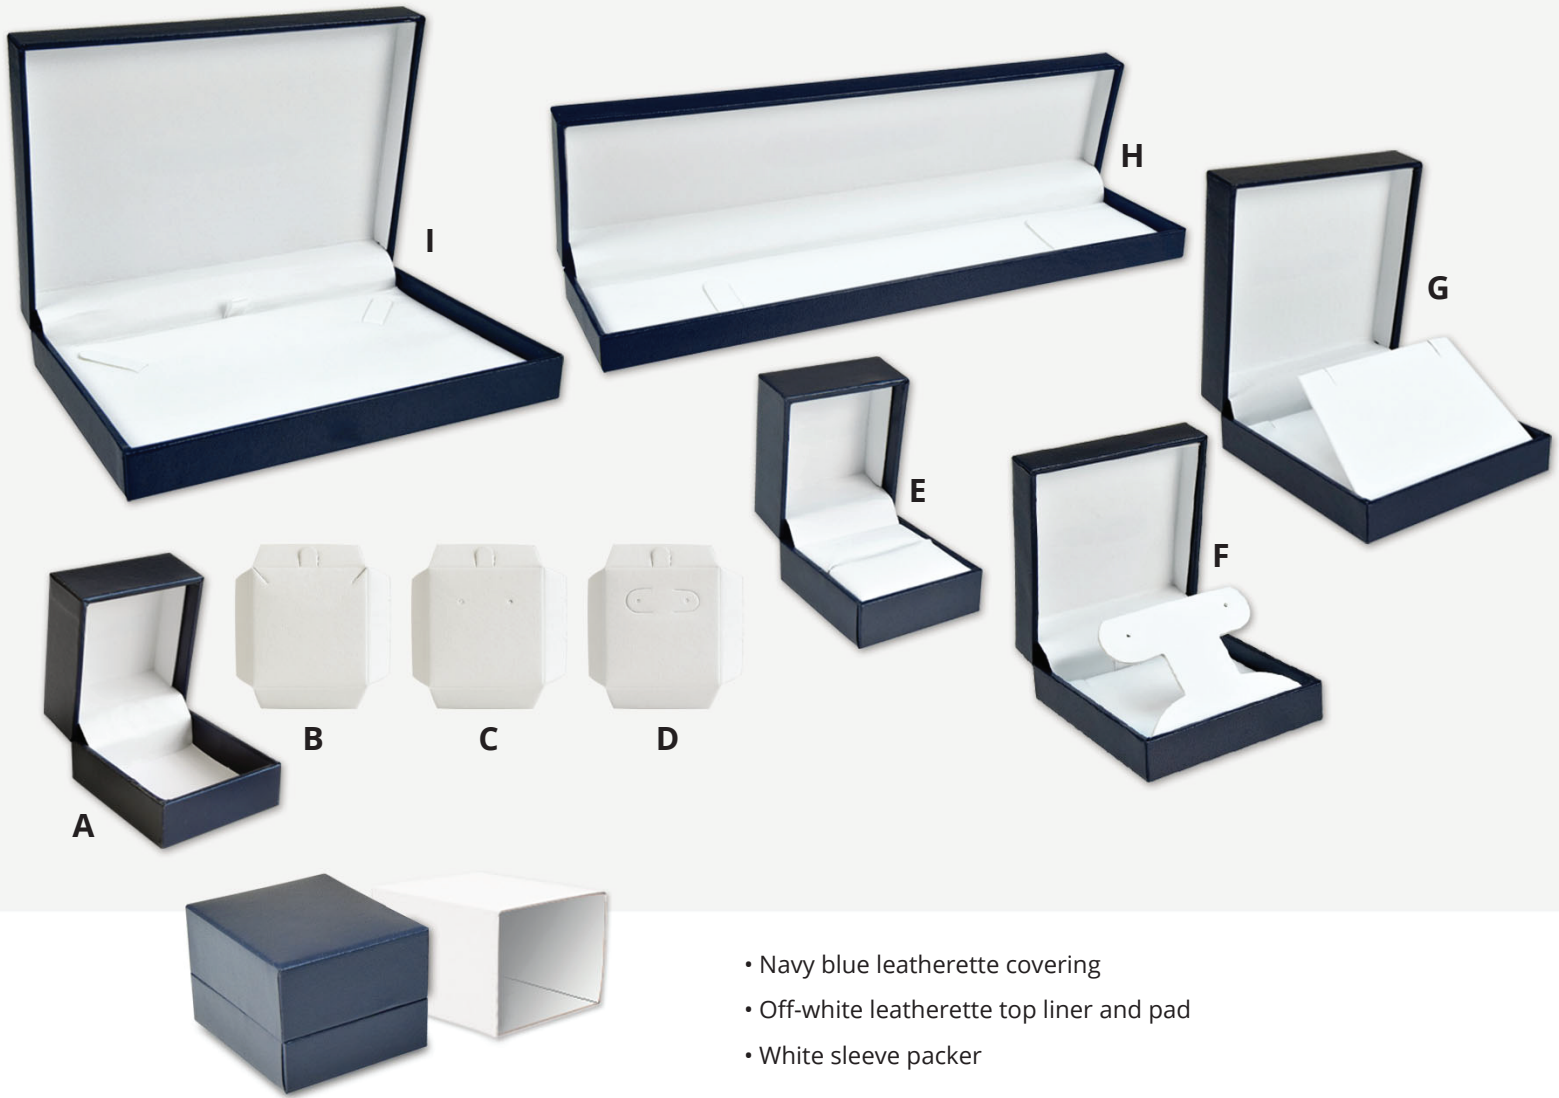

Sweetheart

Sweet vintage inspired velvet ring box.

- Velvet with satin top liner for small logo or icon
- Available in four colors
- Packaged in a 2-piece white outer box

CODE	DESCRIPTION	SIZE (inches)	PRICE/EACH
			12+
36121 ___	Ring (R1)	1.5 x 1.5 x 1.5	\$1.50

FOIL / PAD PRINT
 F: inside liner and packer lid /
 PP: inside top liner and packer lid

12+	35¢ each
144+	32¢ each
504+	26¢ each

Monterey Mahogany

• Packaged in a white 2-piece outer box

CODE	DESCRIPTION	SIZE (inches)	PRICE/EACH	
			12+	144+
A 36821320M	Ring (R1)	2.375 x 2.375 x 2	\$13.62	\$11.13
B 36822320M	Earring (E1)	2.375 x 2.375 x 2	\$13.62	\$11.13
C 36843320M	Utility T-pad (ET14)	4 x 4 x 2	\$20.56	\$18.26
D 36850320M	Pillow (PL1)	4.375 x 4.375 x 2.75	\$26.41	\$22.21
E 36893320M	Bracelet (BL1R)	9.5 x 2.375 x 1.5	\$30.66	\$25.64
F 36813320M	Necklace (N1)	7.5 x 7.5 x 2	\$44.15	\$34.13

FOIL / PAD PRINT
 F: inside liner and packer lid / PP: all 3 locations

12+	42¢ each
144+	38¢ each
504+	31¢ each

LIMITED EDITION VANTAGE Jewellery Packaging Program 2025

- Navy blue leatherette covering
- Off-white leatherette top liner and pad
- White sleeve packer

Stock#	Description	Size	Master Pack Quantity	Pad Description	† Price Each
A)	67106813 Box Shell	46 x 51 x 37 mm	216	Fits B, C or D pads	\$2.20
B)	69103813 Small Pendant Pad	46 x 51 x 37 mm	216	Corner slits for Pendant	\$0.25
C)	69207813 Small Stud Earring Pad	46 x 51 x 37	216	2 holes for Studs	\$0.25
D)	69107813 Small C-flap Earring Pad	46 x 51 x 37 mm	216	"C" style punch for Hoops or Studs	\$0.25
E)	67110813 Ring	46 x 51 x 37 mm	216	Slotted for Ring	\$2.40
F)	67104813 T-pad/Pendant	62 x 67 x 26 mm	120	Reversible "T" style pad for Hoops, Studs or Pendant	\$3.20
G)	67022813 Utility	85 x 90 x 33 mm	120	Reversible - stand up for Earrings or Pendant	\$3.60
H)	67108813 Bracelet	218 x 54 x 23 mm	96	Flat foam filled pad with covered wire tabs	\$5.25
I)	67109813 Necklace	157 x 113 x 30 mm	48	Flat foam filled pad with covered wire tabs	\$5.85