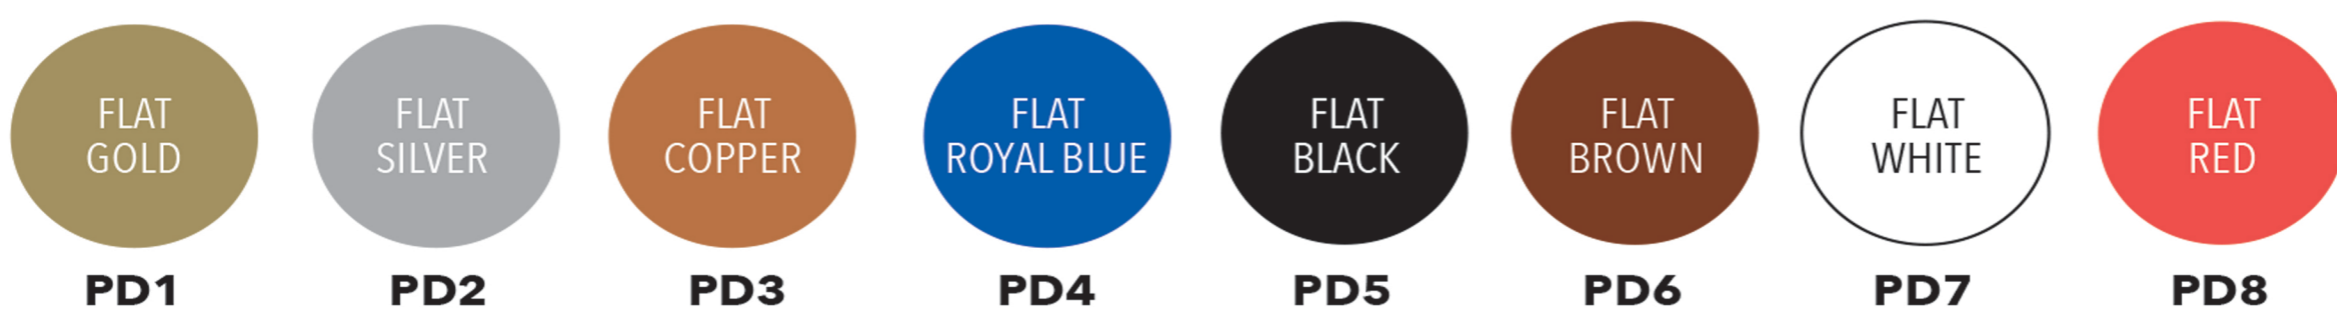

PAD IMPRINTING COLORS

Colors shown are representations only and may not reflect true production colors.