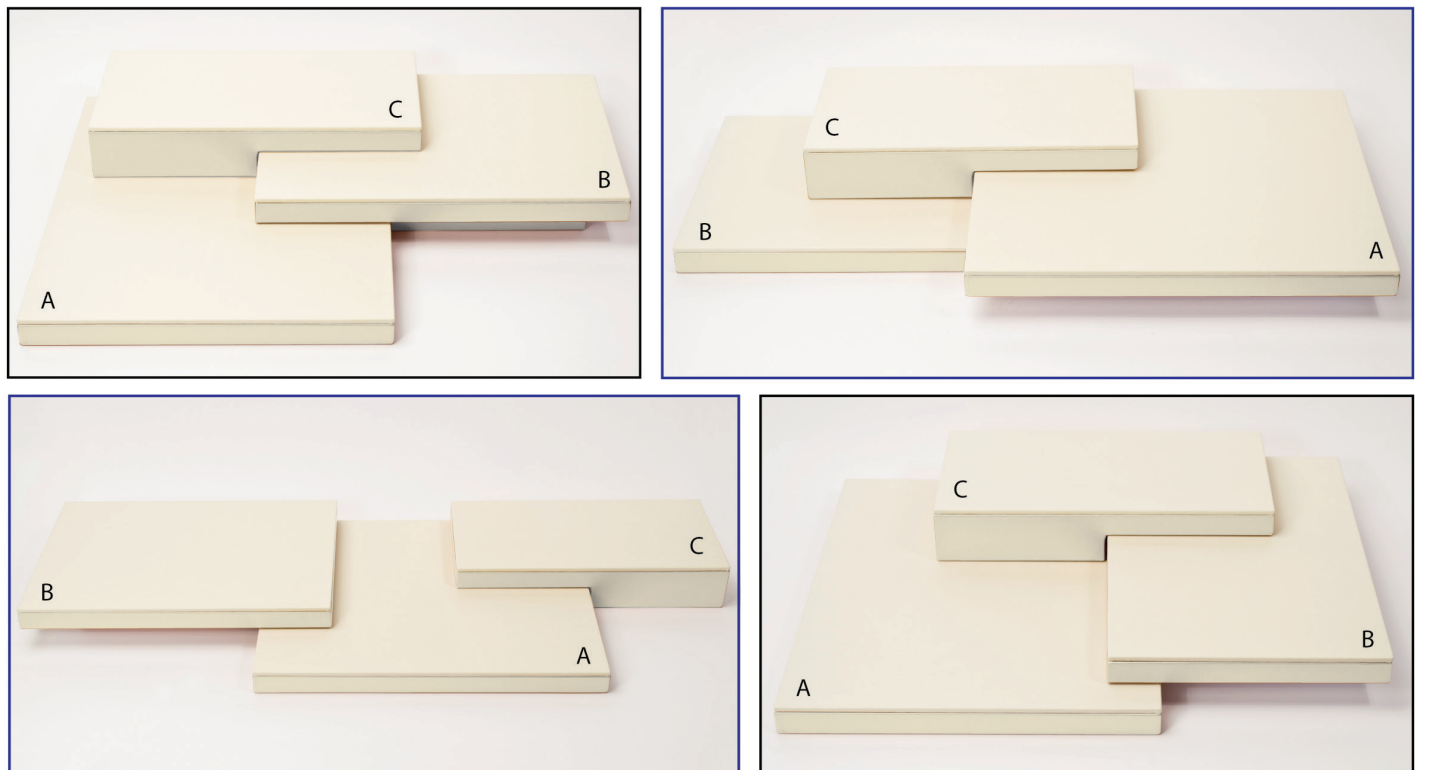

Total price does not include applicable taxes. Only available in VANTAGE Beige or Chalk Vienna fabric options.