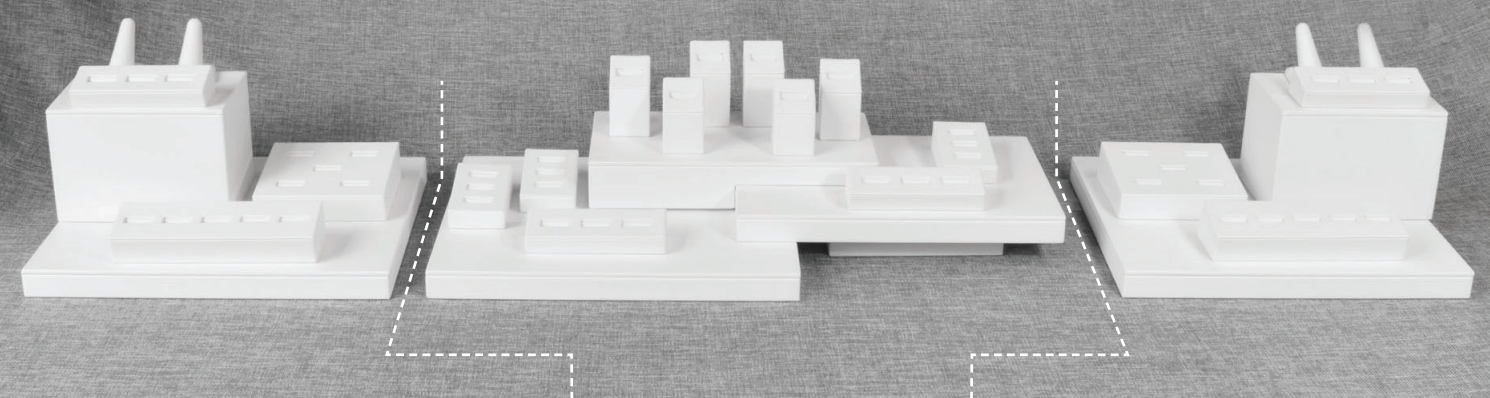

### Section 2

12 sku capacity - 29 Rings  
**\$150.76\***

Chalk VAN-100R2-SC-VAN-KIT  
Beige VAN-100R2-SB-VAN-KIT  
\*Platforms not included

-  Ring Stand  
2.875 x 2.625 x 1.875"  
**DARF110-SC (3) \$6.25 ea.**
-  Ring Stands  
1.625 x 1.5 x 2.125"  
**DA80058UR (1) \$7.93 ea.**
-  Ring Stands  
1.625 x 1.5 x 2.5"  
**DA80059UR (1) \$8.00 ea.**
-  Ring Stands  
1.625 x 1.5 x 2.75"  
**DA80060UR (1) \$8.10 ea.**
-  3 Ring Horizontal Bar  
4.5 x 1.625 x 1"  
**DA8003RH (3) \$12.01 ea.**
-  3 Ring Vertical Bar  
1.75 x 3 x 1"  
**DA8003RV (3) \$11.19 ea.**
-  5 Universal Ring Tray  
6.75 x 2.25 x 1.5"  
**DA28C05UR-SC (2) \$14.39 ea.**
-  5 Universal Ring Tray  
4.625 x 4 x 1.5"  
**DA28D05UR-SC (2) \$19.19 ea.**
-  Platform 6 x 6 x 4"  
**DA80664-SC (1) \$36.97 ea.**
-  Platform 11 x 7.5 x 1.875"  
**DA80P02-SC (1) \$35.65 ea.**
-  Platform 12 x 10 x 7/8"  
**DA80P01-SC (1) \$34.61 ea.**

### Section 3

14 sku capacity - 33 Rings  
**\$137.15\***

Chalk VAN-100R3-SC-VAN-KIT  
Beige VAN-100R3-SB-VAN-KIT  
\*Platforms not included

-  Ring Stand  
2.875 x 2.625 x 1.875"  
**DARF110-SC (3) \$6.25 ea.**
-  Ring Stands  
1.625 x 1.5 x 2.125"  
**DA80058UR (1) \$7.93 ea.**
-  Ring Stands  
1.625 x 1.5 x 2.5"  
**DA80059UR (1) \$8.00 ea.**
-  Ring Stands  
1.625 x 1.5 x 2.75"  
**DA80060UR (1) \$8.10 ea.**
-  3 Ring Horizontal Bar  
4.5 x 1.625 x 1"  
**DA8003RH (2) \$12.01 ea.**
-  3 Ring Vertical Bar  
1.75 x 3 x 1"  
**DA8003RV (2) \$11.19 ea.**
-  5 Universal Ring Tray  
6.75 x 2.25 x 1.5"  
**DA28C05UR-SC (2) \$14.39 ea.**
-  5 Universal Ring Tray  
4.625 x 4 x 1.5"  
**DA28D05UR-SC (1) \$19.19 ea.**
-  Platform 10 x 5 x 1.75"  
**DA80P03-SC (1) \$33.06 ea.**
-  Platform 11 x 7.5 x 1.875"  
**DA80P02-SC (1) \$35.65 ea.**
-  Platform 12 x 10 x 7/8"  
**DA80P01-SC (1) \$34.61 ea.**