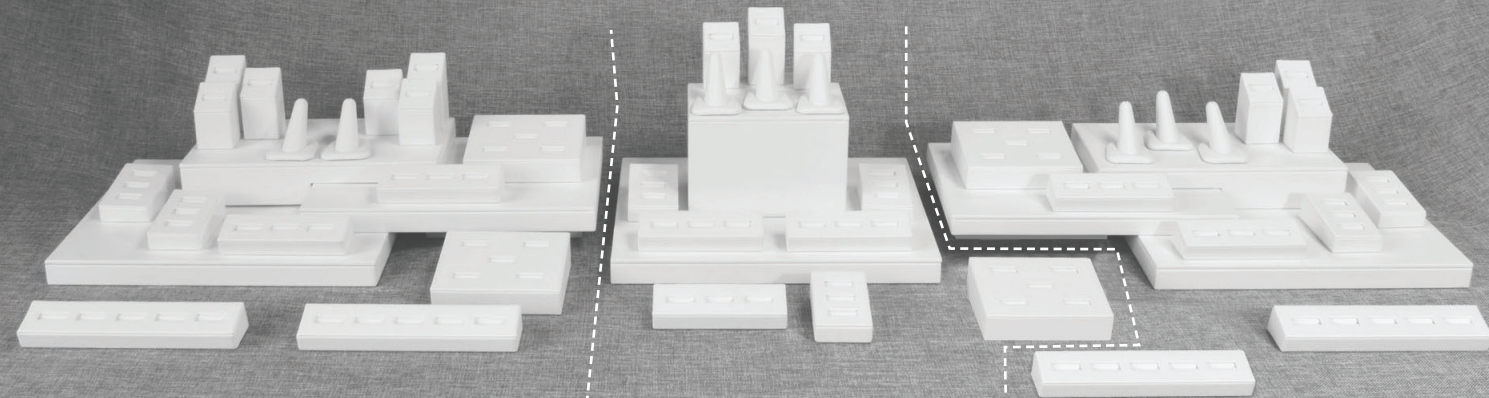

Section 1

16 sku capacity - 40 Rings
$174.12*

Chalk VAN-100R1-SC-VAN-KIT
Beige VAN-100R1-SB-VAN-KIT
*Platforms not included

- Ring Stand
  2.875 x 2.625 x 1.875"
  DARF110-SC (2) $6.25 ea.
- Ring Stands
  1.625 x 1.5 x 2.125"
  DA80058UR (2) $7.93 ea.
- Ring Stands
  1.625 x 1.5 x 2.5"
  DA80059UR (2) $8.00 ea.
- Ring Stands
  1.625 x 1.5 x 2.75"
  DA80060UR (2) $8.10 ea.
- 3 Ring Horizontal Bar
  4.5 x 1.625 x 1"
  DA8003RH (2) $12.01 ea.
- 3 Ring Vertical Bar
  1.75 x 3 x 1"
  DA8003RV (2) $11.19 ea.
- 5 Universal Ring Tray
  6.75 x 2.25 x 1.5"
  DA28C05UR-SC (2) $14.39 ea.
- 5 Universal Ring Tray
  4.625 x 4 x 1.5"
  DA28D05UR-SC (2) $19.19 ea.
- Platform 10 x 5 x 1.75"
  DA80P03-SC (1) $33.06 ea.
- Platform 11 x 7.5 x 1.875"
  DA80P02-SC (1) $35.65 ea.
- Platform 12 x 10 x 7/8"
  DA80P01-SC (1) $34.61 ea.

Section 2

12 sku capacity - 29 Rings
$150.76*

Chalk VAN-100R2-SC-VAN-KIT
Beige VAN-100R2-SB-VAN-KIT
*Platforms not included

- Ring Stand
  2.875 x 2.625 x 1.875"
  DARF110-SC (3) $6.25 ea.
- Ring Stands
  1.625 x 1.5 x 2.125"
  DA80058UR (1) $7.93 ea.
- Ring Stands
  1.625 x 1.5 x 2.5"
  DA80059UR (1) $8.00 ea.
- Ring Stands
  1.625 x 1.5 x 2.75"
  DA80060UR (1) $8.10 ea.
- 3 Ring Horizontal Bar
  4.5 x 1.625 x 1"
  DA8003RH (3) $12.01 ea.
- 3 Ring Vertical Bar
  1.75 x 3 x 1"
  DA8003RV (3) $11.19 ea.
- 5 Universal Ring Tray
  6.75 x 2.25 x 1.5"
  DA28C05UR-SC (2) $14.39 ea.
- 5 Universal Ring Tray
  4.625 x 4 x 1.5"
  DA28D05UR-SC (2) $19.19 ea.
- Platform 6 x 6 x 4"
  DA80664-SC (1) $36.97 ea.
- Platform 11 x 7.5 x 1.875"
  DA80P02-SC (1) $35.65 ea.
- Platform 12 x 10 x 7/8"
  DA80P01-SC (1) $34.61 ea.

Section 3

14 sku capacity - 33 Rings
$137.15*

Chalk VAN-100R3-SC-VAN-KIT
Beige VAN-100R3-SB-VAN-KIT
*Platforms not included

- Ring Stand
  2.875 x 2.625 x 1.875"
  DARF110-SC (3) $6.25 ea.
- Ring Stands
  1.625 x 1.5 x 2.125"
  DA80058UR (1) $7.93 ea.
- Ring Stands
  1.625 x 1.5 x 2.5"
  DA80059UR (1) $8.00 ea.
- Ring Stands
  1.625 x 1.5 x 2.75"
  DA80060UR (1) $8.10 ea.
- 3 Ring Horizontal Bar
  4.5 x 1.625 x 1"
  DA8003RH (2) $12.01 ea.
- 3 Ring Vertical Bar
  1.75 x 3 x 1"
  DA8003RV (2) $11.19 ea.
- 5 Universal Ring Tray
  6.75 x 2.25 x 1.5"
  DA28C05UR-SC (2) $14.39 ea.
- 5 Universal Ring Tray
  4.625 x 4 x 1.5"
  DA28D05UR-SC (1) $19.19 ea.
- Platform 10 x 5 x 1.75"
  DA80P03-SC (1) $33.06 ea.
- Platform 11 x 7.5 x 1.875"
  DA80P02-SC (1) $35.65 ea.
- Platform 12 x 10 x 7/8"
  DA80P01-SC (1) $34.61 ea.