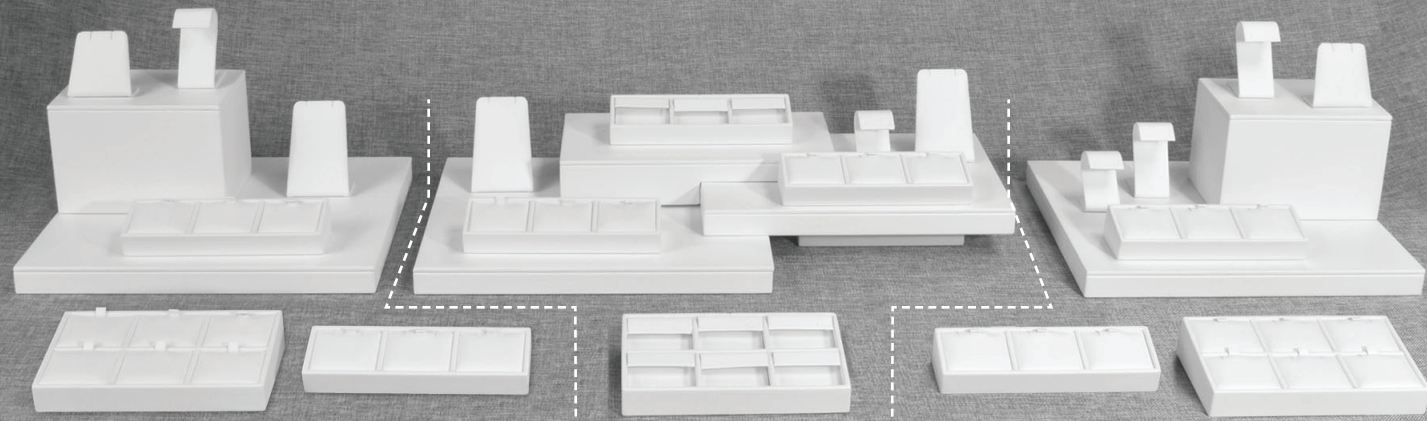

Available in Chalk Vienna or Beige Vienna fabric options and ready for immediate shipment.

Available in Chalk Vienna or Beige Vienna fabric options and ready for immediate shipment.

Section 1

15 sku capacity - 5 Pendants, 10 Earrings

$86.00*

Chalk VAN-050P1-SC-VAN-KIT

Beige VAN-050P1-SB-VAN-KIT

*Platforms not included

- Earring Stand
  2.375 x 2.375 x 2.875"
  DACES13-SC (1) $7.95 ea.
- Pendant Stand
  2.375 x 2.25 x 2"
  DA225P-SC (1) $6.40 ea.
- Pendant Stand
  2.375 x 2.375 x 2.675"
  DA350P-SC (1) $8.00 ea.
- 3 Pendant Tray
  6.75 x 2.25 x 1.5"
  DA28C03PD-SC (1) $19.19 ea.
- 3 Pierced Earring Tray
  6.75 x 2.25 x 1.5"
  DA28C03PE-SC (1) $17.27 ea.
- 6 Pierced Earring Tray
  6.75 x 4 x 1.5"
  DA28E06PE-SC (1) $27.19 ea.

Section 2

18 sku capacity - 5 Pendants, 13 Earrings

$105.19*

Chalk VAN-050P2-SC-VAN-KIT

Beige VAN-050P2-SB-VAN-KIT

*Platforms not included

- Earring Stand
  2.375 x 2.375 x 2.125"
  DACES12-SC (1) $7.95 ea.
- Pendant Stand
  2.375 x 2.375 x 2.675"
  DA350P-SC (2) $8.00 ea.
- 3 Pendant Tray
  6.75 x 2.25 x 1.5"
  DA28C03PD (1) $19.19 ea.
- 3 Flap Earring Tray
  6.75 x 2.25 x 1.5"
  DA28C03FE-SC (1) $15.99 ea.
- 3 Pierced Earring Tray
  6.75 x 2.25 x 1.5"
  DA28C03PE-SC (1) $17.27 ea.
- 6 Flap Earring Tray
  6.75 x 4 x 1.5"
  DA28E06FE-SC (1) $28.79 ea.

Section 3

16 sku capacity - 13 Pendants, 3 Earrings

$95.82*

Chalk VAN-050P3-SC-VAN-KIT

Beige VAN-050P3-SB-VAN-KIT

*Platforms not included

- Earring Stand
  2.375 x 2.375 x 2.125"
  DACES12-SC (1) $7.95 ea.
- Earring Stand
  2.375 x 2.375 x 2.875"
  DACES13-SC (2) $7.95 ea.
- Pendant Stand
  2.375 x 2.25 x 2"
  DA225P-SC (1) $6.40 ea.
- 3 Pendant Tray
  6.75 x 2.25 x 1.5"
  DA28C03PD (2) $19.19 ea.
- 6 Pendant Tray
  6.75 x 4 x 1.5"
  DA28E06PD-SC (1) $27.19 ea.

- Platform 6 x 6 x 4"
  DA80664-SC (1) $36.97 ea.

- Platform 12 x 10 x 7/8"
  DA80P01-SC (1) $34.61 ea.

- Platform 10 x 5 x 1.75"
  DA80P03-SC (1) $33.06 ea.

- Platform 11 x 7.5 x 1.875"
  DA80P02-SC (1) $35.65 ea.

- Platform 6 x 6 x 4"
  DA80664-SC (1) $36.97 ea.

- Platform 12 x 10 x 7/8"
  DA80P01-SC (1) $34.61 ea.