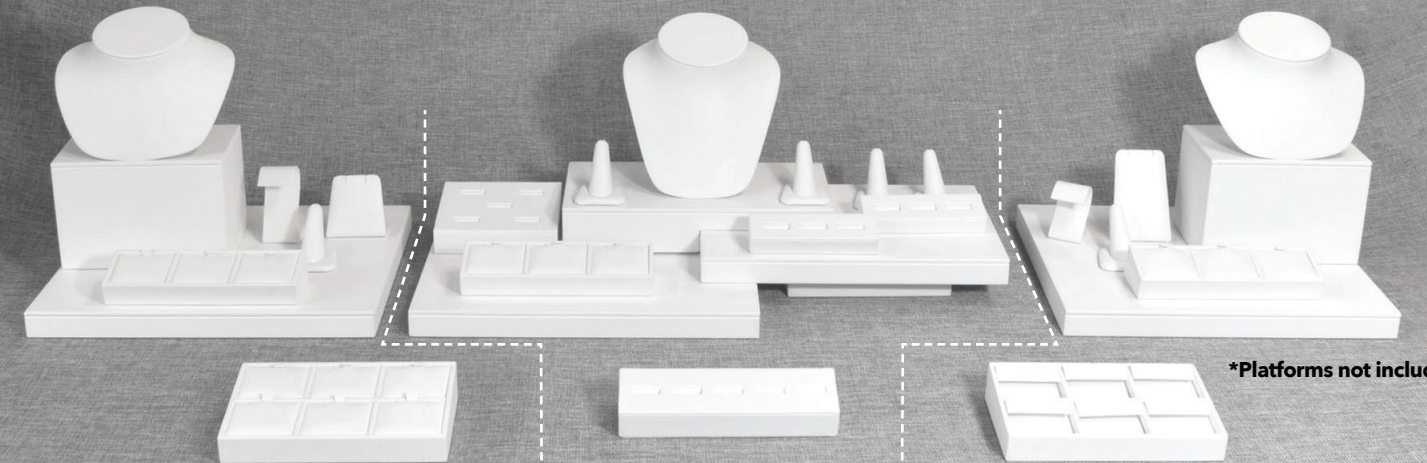

### Section 3

16 sku capacity - 13 Pendants, 3 Earrings

**\$95.82\***

Chalk VAN-050P3-SC-VAN-KIT

Beige VAN-050P3-SB-VAN-KIT

\*Platforms not included

-  Earring Stand  
2.375 x 2.375 x 2.125"  
**DACES12-SC (1) \$7.95 ea.**
-  Earring Stand  
2.375 x 2.375 x 2.875"  
**DACES13-SC (2) \$7.95 ea.**
-  Pendant Stand  
2.375 x 2.25 x 2"  
**DA225P-SC (1) \$6.40 ea.**
-  3 Pendant Tray  
6.75 x 2.25 x 1.5"  
**DA28C03PD (2) \$19.19 ea.**
-  6 Pendant Tray  
6.75 x 4 x 1.5"  
**DA28E06PD-SC (1) \$27.19 ea.**

-  Platform 6 x 6 x 4"  
**DA80664-SC (1) \$36.97 ea.**

-  Platform 12 x 10 x 7/8"  
**DA80P01-SC (1) \$34.61 ea.**

-  Platform 10 x 5 x 1.75"  
**DA80P03-SC (1) \$33.06 ea.**

-  Platform 11 x 7.5 x 1.875"  
**DA80P02-SC (1) \$35.65 ea.**

-  Platform 6 x 6 x 4"  
**DA80664-SC (1) \$36.97 ea.**

-  Platform 12 x 10 x 7/8"  
**DA80P01-SC (1) \$34.61 ea.**