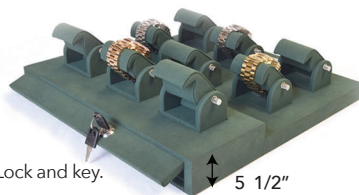

Lock and key.

5 1/2"